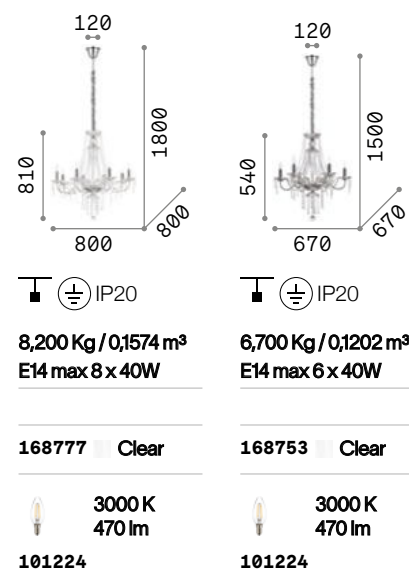

Amadeus

Metal chrome frame. Decorative elements made of blown glass and cut crystals. Velvet chain cover.

Giudecca

Blown and hand finished glass chandelier with chrome details. Crystal pendants composed of octagons and drops. Velvet chain cover. Available finishes: clear, black and red.