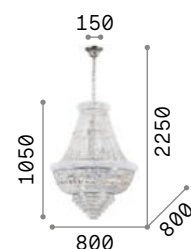

Dubai

Metal frame with chrome or brass finish. Decorative elements composed of transparent cut crystals pearls, octagons and prisms.

243597

243528

P. 365 P. 455

IP20

20,000 Kg / 0,8284 m³
E14 max 24 x 28W

243597 Chrome
243528 Brass

3000 K
470 lm

101224

IP20

9,170 Kg / 0,2859 m³
E14 max 10 x 28W

215969 Chrome
207216 Brass

3000 K
470 lm

101224

Caesar

Metal frame with gold or chrome finish. Octagonal decorative elements with icicle shaped crystal beads.

LED Bulbs LED G9 4W 3000 K included.
Cod. 209043

114279

114743

IP20

9,600 Kg / 0,2965 m³
G9 max 12 x 40W

114279 Chrome
114743 Gold

3000 K
510 lm

305486

IP20

6,700 Kg / 0,1936 m³
G9 max 9 x 40W

041827 Chrome
114736 Gold

3000 K
510 lm

305486