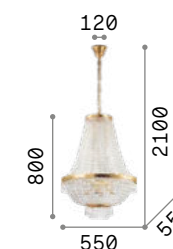

Dubai

Metal frame with chrome or brass finish. Decorative elements composed of transparent cut crystals pearls, octagons and prisms.

243597

243528

P. 365 P. 455

IP20

20,000 Kg / 0,8284 m³
E14 max 24 x 28W

243597 Chrome
243528 Brass

3000 K
470 lm

101224

IP20

9,170 Kg / 0,2859 m³
E14 max 10 x 28W

215969 Chrome
207216 Brass

3000 K
470 lm

101224

Caesar

Metal frame with gold or chrome finish. Octagonal decorative elements with icicle shaped crystal beads.

LED Bulbs LED G9 4W 3000 K included.
Cod. 209043

114279

114743

IP20

9,600 Kg / 0,2965 m³
G9 max 12 x 40W

114279 Chrome
114743 Gold

3000 K
510 lm

305486

IP20

6,700 Kg / 0,1936 m³
G9 max 9 x 40W

041827 Chrome
114736 Gold

3000 K
510 lm

305486