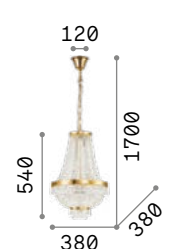

Dubai

Metal frame with chrome or brass finish. Decorative elements composed of transparent cut crystals pearls, octagons and prisms.

243597

243528

P. 365 P. 455

IP20

20,000 Kg / 0,8284 m³
E14 max 24 x 28W

243597 Chrome
243528 Brass

3000 K
470 lm

101224

IP20

9,170 Kg / 0,2859 m³
E14 max 10 x 28W

215969 Chrome
207216 Brass

3000 K
470 lm

101224

Caesar

Metal frame with gold or chrome finish. Octagonal decorative elements with icicle shaped crystal beads.

LED Bulbs LED G9 4W 3000 K included.
Cod. 209043

114279

114743

IP20

9,600 Kg / 0,2965 m³
G9 max 12 x 40W

114279 Chrome
114743 Gold

3000 K
510 lm

305486

IP20

6,700 Kg / 0,1936 m³
G9 max 9 x 40W

041827 Chrome
114736 Gold

3000 K
510 lm

305486