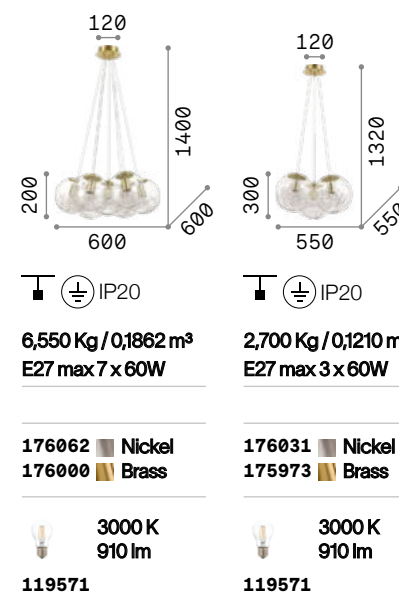

Mapa Sat

Metal frame with nickel or brass finish. Clear blown glass diffuser with internal aluminum threads decoration.

Mapa Max

Chrome metal frame. Clear blown glass diffuser with decorative aluminum thread inside. Suspension lamps with steel cables adjustable in length with automatic device.

Luce Max

Chrome frame. Clear blown glass diffuser with decorative aluminum thread inside. Suspension lamps with steel cables adjustable in length with automatic devices.