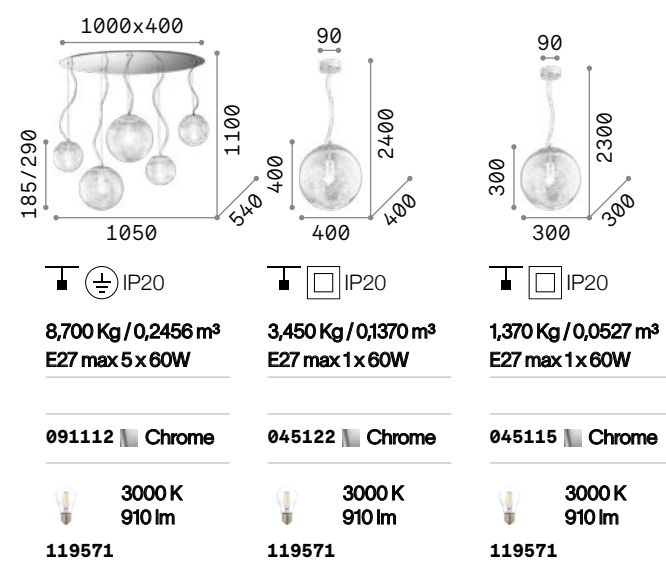

Mapa Sat

Metal frame with nickel or brass finish. Clear blown glass diffuser with internal aluminum threads decoration.

Mapa Max

Chrome metal frame. Clear blown glass diffuser with decorative aluminum thread inside. Suspension lamps with steel cables adjustable in length with automatic device.

Luce Max

Chrome frame. Clear blown glass diffuser with decorative aluminum thread inside. Suspension lamps with steel cables adjustable in length with automatic devices.