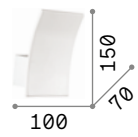

Fix

Matt white metal frame. Light diffuser-expander made of 6 mm-thick aluminum sheet. Integrated LED sources.

LED LED source 3000 K, 20.000 h life.

■ □ IP20

0,390 Kg / 0,0050 m³
LED 5,5W / 440 lm

117867 ■ White

Moris

Chrome metal frame. Blown glass diffuser available in white color.

LED Bulbs LED G9 4W 3000 K included.
Cod. 209043

■ □ IP20

0,520 Kg / 0,0071 m³
G9 max 2 x 40W

034546 ■ White

■ 3000 K
510 lm

305486