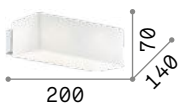

Fix

Matt white metal frame. Light diffuser-expander made of 6 mm-thick aluminum sheet. Integrated LED sources.

LED LED source 3000 K, 20.000 h life.

■ □ IP20

0,390 Kg / 0,0050 m³
LED 5,5W / 440 lm

117867 ■ White

Moris

Chrome metal frame. Blown glass diffuser available in white color.

LED Bulbs LED G9 4W 3000 K included.
Cod. 209043

■ □ IP20

0,520 Kg / 0,0071 m³
G9 max 2 x 40W

034546 ■ White

■ 3000 K
510 lm

305486

Box

Chrome metal frame. Blown acid-etched overlay glass diffuser. White inside and colored outside.

LED Bulbs LED G9 4W 3000 K included.
Cod. 209043

■ □ IP20

0,660 Kg / 0,0100 m³
G9 max 2 x 40W

009537 ■ White
009513 ■ Black