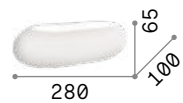

Fix

Matt white metal frame. Light diffuser-expander made of 6 mm-thick aluminum sheet. Integrated LED sources.

LED LED source 3000 K, 20.000 h life.

■ □ IP20

0,390 Kg / 0,0050 m³
LED 5,5W / 440 lm

117867 ■ White

Moris

Chrome metal frame. Blown glass diffuser available in white color.

LED Bulbs LED G9 4W 3000 K included.
Cod. 209043

■ □ IP20

0,520 Kg / 0,0071 m³
G9 max 2 x 40W

034546 ■ White

■ 3000 K
510 lm

305486

Box

Chrome metal frame. Blown acid-etched overlay glass diffuser. White inside and colored outside.

LED Bulbs LED G9 4W 3000 K included.
Cod. 209043

■ □ IP20

0,660 Kg / 0,0100 m³
G9 max 2 x 40W

009537 ■ White
009513 ■ Black