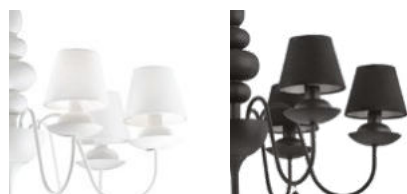

Blanche

Metal frame finished with satin white or black varnish. PVC foil shades coated with white or black fabric. Velvet chain cover.

035581

111872

IP20

6,820 Kg / 0,1975 m³
E14 max 8 x 40W

035574 White
111896 Black

Totally handcrafted metal frame. Hand painted finish with antiqued effect. Available versions: white or rusty effect.

005881

057187

P. 457

IP20

7,100 Kg / 0,6840 m³
E14 max 12 x 40W

097664 White
097671 Rust