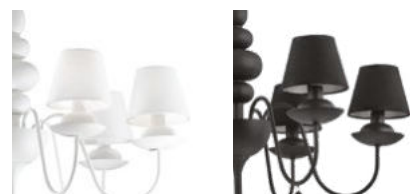

035581

111872

Corte

Totally handcrafted metal frame. Hand painted finish with antiqued effect. Available versions: white or rusty effect.