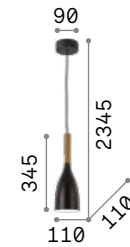

Manhattan

Metal ceiling rose and diffuser with matt white or black varnish finish and natural wood detail. Power cable coated with fabric.

IP20

0,560 Kg / 0,0061 m³
E14 max 1x 40W

110745 White
110752 Black

3000 K
480 lm

101200

Tristan

Powder coated metal ceiling rose and body. Striped clear acrylic shade. Satin polycarbonate diffuser. PVC electrical cable. Available in white, black or metallic gold finish.

256429

256436

256443

IP20

0,430 Kg / 0,0099 m³
LED 5W / 540 lm

256429 White
256436 Black
256443 Gold

IP20

1,570 Kg / 0,0422 m³
E27 max 1x 60W