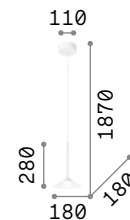

Manhattan

Metal ceiling rose and diffuser with matt white or black varnish finish and natural wood detail. Power cable coated with fabric.

IP20

0,560 Kg / 0,0061 m³
E14 max 1x 40W

110745 White
110752 Black

3000 K
480 lm

101200

Tristan

Powder coated metal ceiling rose and body. Striped clear acrylic shade. Satin polycarbonate diffuser. PVC electrical cable. Available in white, black or metallic gold finish.

256429

256436

256443

IP20

0,430 Kg / 0,0099 m³
LED 5W / 540 lm

256429 White
256436 Black
256443 Gold

IP20

1,570 Kg / 0,0422 m³
E27 max 1x 60W

035666 White
035680 Black

3000 K
900 lm

123899

IP20

0,930 Kg / 0,0179 m³
E14 max 1x 40W

035697 White
035710 Black

3000 K
420 lm

101217