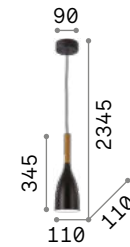

Manhattan

Metal ceiling rose and diffuser with matt white or black varnish finish and natural wood detail. Power cable coated with fabric.

IP20

0,560 Kg / 0,0061 m³
E14 max 1x 40W

110745 White
110752 Black

3000 K
480 lm

101200

Tristan

Powder coated metal ceiling rose and body. Striped clear acrylic shade. Satin polycarbonate diffuser. PVC electrical cable. Available in white, black or metallic gold finish.

LED LED source 3000 K, 20.000 h life.

256429

256436

256443

IP20

0,430 Kg / 0,0099 m³
LED 5W / 540 lm

256429 White
256436 Black
256443 Gold

IP20