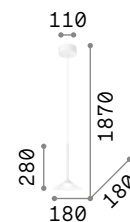

Manhattan

Metal ceiling rose and diffuser with matt white or black varnish finish and natural wood detail. Power cable coated with fabric.

IP20

0,560 Kg / 0,0061 m³
E14 max 1x 40W

110745 White
110752 Black

3000 K
480 lm

101200

Tristan

Powder coated metal ceiling rose and body. Striped clear acrylic shade. Satin polycarbonate diffuser. PVC electrical cable. Available in white, black or metallic gold finish.

LED LED source 3000 K, 20.000 h life.

256429

256436

256443

IP20

0,430 Kg / 0,0099 m³
LED 5W / 540 lm

256429 White
256436 Black
256443 Gold

IP20

1,570 Kg / 0,0422 m³
E27 max 1x 60W

035666 White
035680 Black

3000 K
900 lm

123899

IP20

0,930 Kg / 0,0179 m³
E14 max 1x 40W

035697 White
035710 Black

3000 K
420 lm