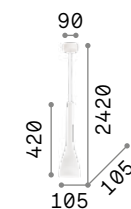

Manhattan

Metal ceiling rose and diffuser with matt white or black varnish finish and natural wood detail. Power cable coated with fabric.

IP20

0,560 Kg / 0,0061 m³
E14 max 1x 40W

110745 White
110752 Black

LED LED source 3000 K, 20.000 h life.

256429

256436

256443

IP20

0,430 Kg / 0,0099 m³
LED 5W / 540 lm

256429 White
256436 Black
256443 Gold

IP20

1,570 Kg / 0,0422 m³
E27 max 1x 60W

035666 White
035680 Black

3000 K
900 lm

123899

IP20

0,930 Kg / 0,0179 m³
E14 max 1x 40W

035697 White
035710 Black

3000 K
420 lm