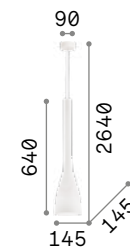

Manhattan

Metal ceiling rose and diffuser with matt white or black varnish finish and natural wood detail. Power cable coated with fabric.

IP20

0,560 Kg / 0,0061 m³
E14 max 1x 40W

110745 White
110752 Black

LED LED source 3000 K, 20.000 h life.

256429

256436

256443

IP20

0,430 Kg / 0,0099 m³
LED 5W / 540 lm

256429 White
256436 Black
256443 Gold

IP20

1,570 Kg / 0,0422 m³
E27 max 1x 60W

035666 White
035680 Black

3000 K
900 lm

123899

IP20

0,930 Kg / 0,0179 m³
E14 max 1x 40W

035697 White
035710 Black

3000 K
420 lm