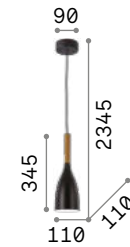

## Manhattan

Metal ceiling rose and diffuser with matt white or black varnish finish and natural wood detail. Power cable coated with fabric.

IP20

0,560 Kg / 0,0061 m<sup>3</sup>  
E14 max 1x 40W

110745 White  
110752 Black

256429

256436

256443

IP20

0,430 Kg / 0,0099 m<sup>3</sup>  
LED 5W / 540 lm

256429 White  
256436 Black  
256443 Gold

IP20

1,570 Kg / 0,0422 m<sup>3</sup>  
E27 max 1x 60W