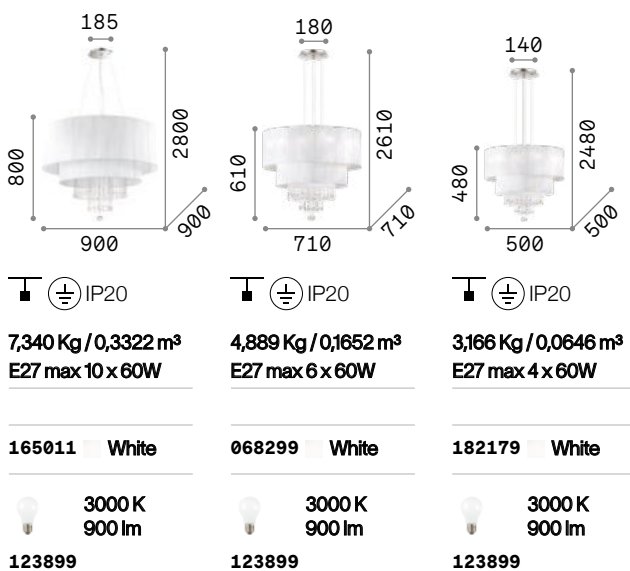

## Opera

Chrome frame. PVC foil shade covered with metallic filaments. Cut crystal pendants. Suspension lamps provided with steel cables adjustable in length.

## Swan

Chrome metal frame. Hand-shaped blown glass body. Cut crystal decorative elements. Pleated organza shade. Velvet chain cover.