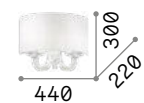

Opera

Chrome frame. PVC foil shade covered with metallic filaments. Cut crystal pendants.

LED LED source 3000 K, 15.000 h life.

ON OFF Lamp with integrated switch.

IP20

1,550 Kg / 0,0220 m³
E14 max 1x40W +
LED 1,5W / 55 Lm

068268 White

3000 K
420 Lm

101217

Pegaso

Chromed or satin brass metal frame. Cut crystal main body, candle cups and pendants. Organza fabric shades.

IP20

1,600 Kg / 0,0302 m³
E14 max 2x28W

059211 White
197708 Brass

3000 K
370 lm

101231

Swan

Chrome metal frame. Hand-shaped blown glass body. Cut crystal decorative elements. Pleated organza shade.

IP20

2,470 Kg / 0,0517 m³
E14 max 2x40W

035864 White

3000 K
420 Lm