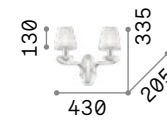

Opera

Chrome frame. PVC foil shade covered with metallic filaments. Cut crystal pendants.

LED LED source 3000 K, 15.000 h life.

ON OFF Lamp with integrated switch.

IP20

1,550 Kg / 0,0220 m³
E14 max 1x40W +
LED 1,5W / 55 Lm

068268 White

3000 K
420 Lm

101217

Pegaso

Chromed or satin brass metal frame. Cut crystal main body, candle cups and pendants. Organza fabric shades.

IP20

1,600 Kg / 0,0302 m³
E14 max 2x28W

059211 White
197708 Brass

3000 K
370 lm

101231

Swan

Chrome metal frame. Hand-shaped blown glass body. Cut crystal decorative elements. Pleated organza shade.

IP20

2,470 Kg / 0,0517 m³
E14 max 2x40W

035864 White

3000 K
420 Lm