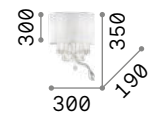

Opera

Chrome frame. PVC foil shade covered with metallic filaments. Cut crystal pendants.

LED LED source 3000 K, 15.000 h life.

ON OFF Lamp with integrated switch.

IP20

1,550 Kg / 0,0220 m³
E14 max 1x40W +
LED 1,5W / 55 Lm

068268 White

3000 K
420 Lm

101217

Pegaso

Chromed or satin brass metal frame. Cut crystal main body, candle cups and pendants. Organza fabric shades.

IP20

1,600 Kg / 0,0302 m³
E14 max 2x28W

059211 White
197708 Brass

3000 K
370 lm

101231

Swan

Chrome metal frame. Hand-shaped blown glass body. Cut crystal decorative elements. Pleated organza shade.

IP20

2,470 Kg / 0,0517 m³
E14 max 2x40W

035864 White

3000 K
420 Lm