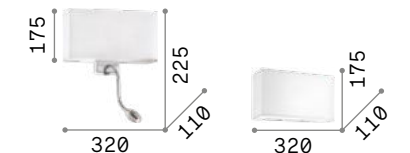

Luxury

Brass finished metal frame. Matt black base. PVC shade with sides covered with fabric.

IP20
1,220 Kg / 0,0371 m³
E27 max 1x60W

201092 Brass

3000 K
910 lm
119571

P. 500 P. 561

Nordik

Matt black varnished metal frame. One single switch to control independently both lighting sources.

LED LED source 3000 K, 20.000 h life.

IP20
0,630 Kg / 0,0156 m³
E14 max 1x40W +
LED 1,5W / 100 lm

158242 Black

3000 K
480 lm
101200

P. 192 P. 500 P. 560

Holiday

Metal frame with matt varnish base and chrome structure. One single switch to control independently both lighting sources.

LED LED source 3000 K, 20.000 h life.

IP20
0,640 Kg / 0,0111 m³
E14 max 1x40W +
LED 1,5W / 55 lm

124162 White
124179 Black

3000 K
420 lm
101217

124162

124179

Hotel

Fabric shade. Satin glass diffuser. AP2 version with external adjustable led and independent switch.

LED LED source 3000 K in model 215693, 035949, 103204, 215709 and 035956, 20.000 h life.

Lamp with integrated switch in models: 215693, 035949, 103204, 215709 and 035956.

IP20 IP20

1,410 Kg / 0,0166 m³
E27 max 1x60W +
LED 1,5W / 55 lm