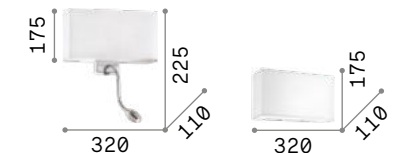

Hotel

Fabric shade. Satin glass diffuser. AP2 version with external adjustable led and independent switch.

LED LED source 3000 K in model 215693, 035949, 103204, 215709 and 035956, 20.000 h life.

Lamp with integrated switch in models: 215693, 035949, 103204, 215709 and 035956.

IP20
1,410 Kg / 0,0166 m³
E27 max 1x60W +
LED 1,5W / 55 lm

IP20
1,230 Kg / 0,0166 m³
E27 max 1x60W

215693 Total White
035949 White
215709 Total Black
035956 Black
103204 Canvas

152851 White

3000 K
900 lm
123899

3000 K
900 lm
123899