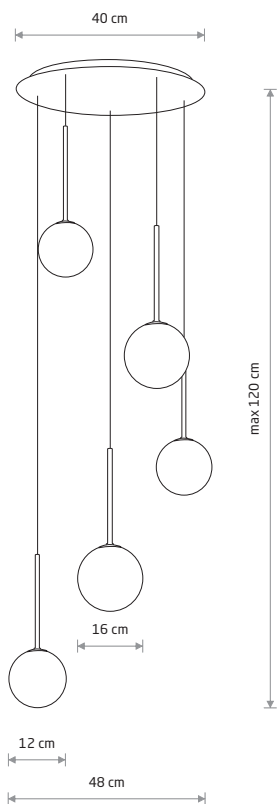

KARO 10304

KARO
painted steel, glass

10304

3xG9, max 1.2W only LED

KARO 10934

KARO
painted steel, glass

10934

8xG9, max 1.2W only LED

KARO
painted steel, glass

10305

1xG9, max 1.2W only LED

KARO
painted steel, glass

10303

5xG9, max 1.2W only LED