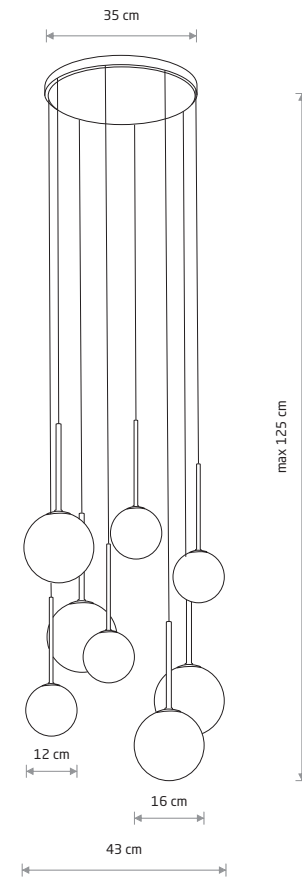

KARO 10304

KARO
painted steel, glass

10304

3xG9, max 1.2W only LED

KARO 10934

KARO
painted steel, glass

10934

8xG9, max 1.2W only LED

KARO
painted steel, glass

10305

1xG9, max 1.2W only LED

KARO
painted steel, glass

10303

5xG9, max 1.2W only LED