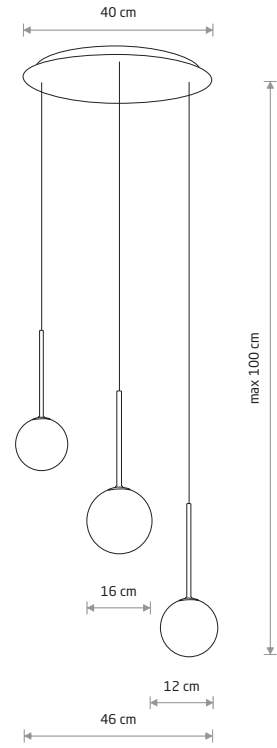

KARO 10304

KARO
painted steel, glass

10304

3xG9, max 1.2W only LED

KARO 10934

KARO
painted steel, glass

10934

8xG9, max 1.2W only LED

KARO
painted steel, glass

10305

1xG9, max 1.2W only LED

KARO
painted steel, glass

10303

5xG9, max 1.2W only LED