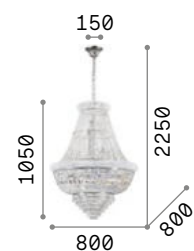

Dubai

Metal frame with chrome or brass finish. Decorative elements composed of transparent cut crystals pearls, octagons and prisms.

243597

243528

P. 365 P. 455

IP20

20,000 Kg / 0,8284 m³
E14 max 24 x 28W

243597 Chrome
243528 Brass

3000 K
470 lm

101224

IP20

9,170 Kg / 0,2859 m³
E14 max 10 x 28W

215969 Chrome
207216 Brass

3000 K
470 lm

101224

Caesar

Metal frame with gold or chrome finish. Octagonal decorative elements with icicle shaped crystal beads.

LED Bulbs LED G9 4W 3000 K included.
Cod. 209043

114279

114743

IP20

9,600 Kg / 0,2965 m³
G9 max 12 x 40W

114279 Chrome
114743 Gold

3000 K
510 lm

305486

IP20

6,700 Kg / 0,1936 m³
G9 max 9 x 40W

041827 Chrome
114736 Gold

3000 K
510 lm

305486