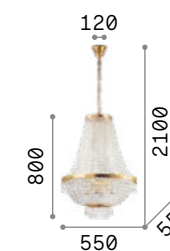

Dubai

Metal frame with chrome or brass finish. Decorative elements composed of transparent cut crystals pearls, octagons and prisms.

243597

243528

P. 365 P. 455

IP20

20,000 Kg / 0,8284 m³
E14 max 24 x 28W

243597 Chrome
243528 Brass

3000 K
470 lm

101224

IP20

9,170 Kg / 0,2859 m³
E14 max 10 x 28W

215969 Chrome
207216 Brass

3000 K
470 lm

101224

Caesar

Metal frame with gold or chrome finish. Octagonal decorative elements with icicle shaped crystal beads.

LED Bulbs LED G9 4W 3000 K included.
Cod. 209043

114279

114743

IP20

9,600 Kg / 0,2965 m³
G9 max 12 x 40W

114279 Chrome
114743 Gold

3000 K
510 lm

305486

IP20

6,700 Kg / 0,1936 m³
G9 max 9 x 40W

041827 Chrome
114736 Gold

3000 K
510 lm

305486