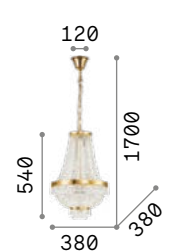

Dubai

Metal frame with chrome or brass finish. Decorative elements composed of transparent cut crystals pearls, octagons and prisms.

243597

243528

P. 365 P. 455

IP20

20,000 Kg / 0,8284 m³
E14 max 24 x 28W

243597 Chrome
243528 Brass

3000 K
470 lm

101224

IP20

9,170 Kg / 0,2859 m³
E14 max 10 x 28W

215969 Chrome
207216 Brass

3000 K
470 lm

101224

Caesar

Metal frame with gold or chrome finish. Octagonal decorative elements with icicle shaped crystal beads.

LED Bulbs LED G9 4W 3000 K included.
Cod. 209043

114279

114743

IP20

9,600 Kg / 0,2965 m³
G9 max 12 x 40W

114279 Chrome
114743 Gold

3000 K
510 lm

305486

IP20

6,700 Kg / 0,1936 m³
G9 max 9 x 40W

041827 Chrome
114736 Gold

3000 K
510 lm

305486