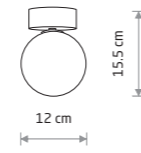

KIER L 10308

KIER M 10307

**KIER M**  
painted steel, glass

- 10307 ■ 10306
- ⚡ 1xG9, max 12W only LED

**KIER S**  
painted steel, glass

- 10302 ■ 10623
- ⚡ 1xG9, max 12W

**KIER L**  
painted steel, glass

- 10310 ■ 10308
- ⚡ 1xG9, max 12W only LED

PIK 10301

**PIK**  
painted aluminum, glass

- 10299
- ⚡ 1xG9, max 12W only LED

**PIK**  
painted aluminum, glass

- 10300
- ⚡ 2xG9, max 12W only LED

**PIK**  
painted aluminum, glass

- 10301
- ⚡ 3xG9, max 12W only LED