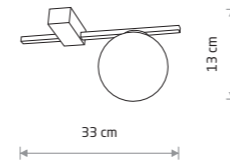

KIER L 10308

KIER M 10307

**KIER M**  
painted steel, glass

- 10307 ■ 10306
- ⚡ 1xG9, max 12W only LED

**KIER S**  
painted steel, glass

- 10302 ■ 10623
- ⚡ 1xG9, max 12W

**KIER L**  
painted steel, glass

- 10310 ■ 10308
- ⚡ 1xG9, max 12W only LED

PIK 10301

**PIK**  
painted aluminum, glass

- 10299
- ⚡ 1xG9, max 12W only LED

**PIK**  
painted aluminum, glass

- 10300
- ⚡ 2xG9, max 12W only LED

**PIK**  
painted aluminum, glass

- 10301
- ⚡ 3xG9, max 12W only LED