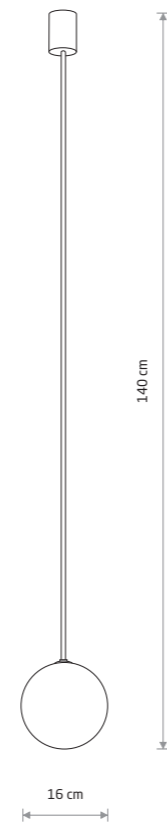

KIER L 10308

KIER M 10307

**KIER M**  
painted steel, glass

- 10307 ■ 10306
- ⚡ 1xG9, max 12W only LED

**KIER S**  
painted steel, glass

- 10302 ■ 10623
- ⚡ 1xG9, max 12W

**KIER L**  
painted steel, glass

- 10310 ■ 10308
- ⚡ 1xG9, max 12W only LED

PIK 10301

**PIK**  
painted aluminum, glass

- 10299
- ⚡ 1xG9, max 12W only LED

**PIK**  
painted aluminum, glass

- 10300
- ⚡ 2xG9, max 12W only LED

**PIK**  
painted aluminum, glass

- 10301
- ⚡ 3xG9, max 12W only LED