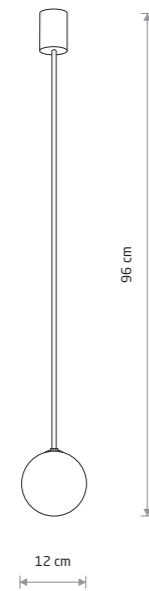

KIER L 10308

KIER M 10307

**KIER M**  
painted steel, glass

- 10307 ■ 10306
- ⚡ 1xG9, max 12W only LED

**KIER S**  
painted steel, glass

- 10302 ■ 10623
- ⚡ 1xG9, max 12W

**KIER L**  
painted steel, glass

- 10310 ■ 10308
- ⚡ 1xG9, max 12W only LED

PIK 10301

**PIK**  
painted aluminum, glass

- 10299
- ⚡ 1xG9, max 12W only LED

**PIK**  
painted aluminum, glass

- 10300
- ⚡ 2xG9, max 12W only LED

**PIK**  
painted aluminum, glass

- 10301
- ⚡ 3xG9, max 12W only LED