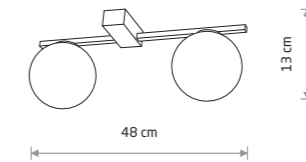

KIER L 10308

KIER M 10307

**KIER M**  
painted steel, glass

- 10307 ■ 10306
- ⚡ 1xG9, max 12W only LED

**KIER S**  
painted steel, glass

- 10302 ■ 10623
- ⚡ 1xG9, max 12W

**KIER L**  
painted steel, glass

- 10310 ■ 10308
- ⚡ 1xG9, max 12W only LED

PIK 10301

**PIK**  
painted aluminum, glass

- 10299
- ⚡ 1xG9, max 12W only LED

**PIK**  
painted aluminum, glass

- 10300
- ⚡ 2xG9, max 12W only LED

**PIK**  
painted aluminum, glass

- 10301
- ⚡ 3xG9, max 12W only LED