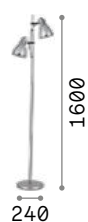

## Newton

Chrome metal frame and diffuser. Available with satin nickel or matt black varnish finish. Adjustable arm. Adjustable diffuser with white enamel coating inside.

 Lamp with integrated switch.

 IP20

5,270 Kg / 0,0323 m<sup>3</sup>  
E27 max 1x 42W

015286 ■ Nickel  
003528 ■ Black

 3000 K  
900 lm

123899

P. 438

042794 001197

## Elvis

Chrome metal frame. Adjustable colored metal diffuser with chrome details outside, enameled white inside.

 Lamp with integrated switch.

 IP20

3,600 Kg / 0,0277 m<sup>3</sup>  
E27 max 2x 60W

042794 ■ Silver  
001197 ■ Black

## Wally

Powder coated metal frame with black finish, nickel-plated metal details. Adjustable articulated arm structure. Switch integrated in the head of the shade. PVC cable.

 Lamp with integrated switch.