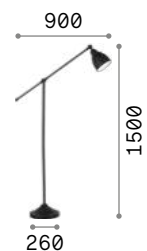

## Newton

Chrome metal frame and diffuser. Available with satin nickel or matt black varnish finish. Adjustable arm. Adjustable diffuser with white enamel coating inside.

 Lamp with integrated switch.

 IP20

5,270 Kg / 0,0323 m<sup>3</sup>  
E27 max 1x 42W

015286 ■ Nickel  
003528 ■ Black

 3000 K  
900 lm

123899

P. 438

042794 001197

## Elvis

Chrome metal frame. Adjustable colored metal diffuser with chrome details outside, enameled white inside.

 Lamp with integrated switch.

 IP20

3,600 Kg / 0,0277 m<sup>3</sup>  
E27 max 2x 60W

042794 ■ Silver  
001197 ■ Black

 IP20

8,500 Kg / 0,0771 m<sup>3</sup>  
E27 max 1x 42W

265292 ■ Black

 3000 K  
950 lm

101330

P. 479