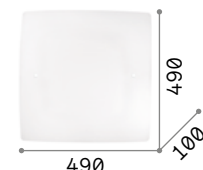

Clara

Varnished metal base. Satin opal polycarbonate diffuser.

LED LED source 3000/4000 K, 30.000 h life.

IP20

0,500 Kg / 0,0082 m³
LED 17W / 1700/1750 lm

300436 White 3000K
306438 White 4000K

IP20

0,670 Kg / 0,0141 m³
LED 18W / 2000/2050 lm

134888 White

3000 K
910 lm

123936

Celine

Enameled metal frame. Sandblasted clear glass diffuser. chrome metal glass holders.

IP20

2,540 Kg / 0,0467 m³
E27 max 4 x 60W

044293 White

3000 K
340 lm

101286

IP20

1,740 Kg / 0,0265 m³
E27 max 3 x 60W

044286 White

3000 K
340 lm

101286

IP20

1,120 Kg / 0,0149 m³
E27 max 2 x 60W

044279 White

3000 K
340 lm

101286

Ocean

Diffuser composed of two glass sheets: the back one with mirror edge and frosted in the middle, the front one with decorative serigraph and glass buttons.