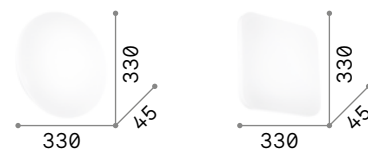

Clara

Varnished metal base. Satin opal polycarbonate diffuser.

LED LED source 3000/4000 K, 30.000 h life.

IP20

0,500 Kg / 0,0082 m³
LED 17W / 1700/1750 lm

300436 White 3000K
306438 White 4000K

IP20

0,670 Kg / 0,0141 m³
LED 18W / 2000/2050 lm

1,120 Kg / 0,0149 m³
E27 max 2 x 60W

044279 White

3000 K
340 lm

101286

Ocean

Diffuser composed of two glass sheets: the back one with mirror edge and frosted in the middle, the front one with decorative serigraph and glass buttons.