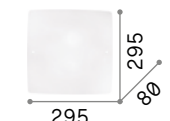

Clara

Varnished metal base. Satin opal polycarbonate diffuser.

LED LED source 3000/4000 K, 30.000 h life.

IP20

0,500 Kg / 0,0082 m³
LED 17W / 1700/1750 lm

300436 White 3000K
306438 White 4000K

IP20

0,670 Kg / 0,0141 m³
LED 18W / 2000/2050 lm

134888 White

3000 K
910 lm

123936

Celine

Enameled metal frame. Sandblasted clear glass diffuser. chrome metal glass holders.

IP20

2,540 Kg / 0,0467 m³
E27 max 4 x 60W

044293 White

3000 K
340 lm

101286

IP20

1,740 Kg / 0,0265 m³
E27 max 3 x 60W

044286 White

3000 K
340 lm

101286

IP20

1,120 Kg / 0,0149 m³
E27 max 2 x 60W

044279 White

3000 K
340 lm

101286

Ocean

Diffuser composed of two glass sheets: the back one with mirror edge and frosted in the middle, the front one with decorative serigraph and glass buttons.