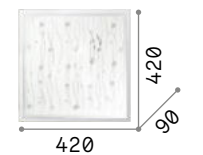

Clara

Varnished metal base. Satin opal polycarbonate diffuser.

LED LED source 3000/4000 K, 30.000 h life.

IP20

0,500 Kg / 0,0082 m³
LED 17W / 1700/1750 lm

300436 White 3000K
306438 White 4000K

IP20

0,670 Kg / 0,0141 m³
LED 18W / 2000/2050 lm

1,120 Kg / 0,0149 m³
E27 max 2 x 60W

044279 White

3000 K
340 lm

101286

Ocean

Diffuser composed of two glass sheets: the back one with mirror edge and frosted in the middle, the front one with decorative serigraph and glass buttons.