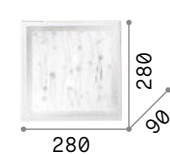

IP20

1,930 Kg / 0,0160 m³
E27 max 2 x 60W

081434 Clear
091006 Color

3000 K
340 lm

101286