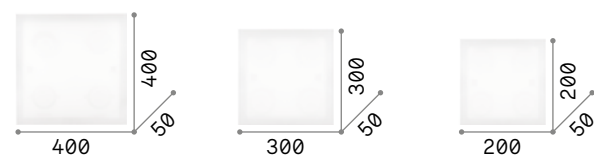

Clara

Varnished metal base. Satin opal polycarbonate diffuser.

LED LED source 3000/4000 K, 30.000 h life.

IP20

0,500 Kg / 0,0082 m³
LED 17W / 1700/1750 lm

300436 White 3000K
306438 White 4000K

IP20

0,670 Kg / 0,0141 m³
LED 18W / 2000/2050 lm

300443 White 3000K
306445 White 4000K

Flat

Metal frame with matt white enamel finish. Frosted transparent acrylic diffuser.

LED Bulbs LED GX53 9W 3000 K included. Cod. 123936

IP20

2,480 Kg / 0,0263 m³
GX53 max 4 x 15W

134888 White

3000 K
910 lm

123936

Celine

Enameled metal frame. Sandblasted clear glass diffuser. chrome metal glass holders.

IP20

2,540 Kg / 0,0467 m³
E27 max 4 x 60W

044293 White

1,120 Kg / 0,0149 m³
E27 max 2 x 60W

044279 White

3000 K
340 lm

101286

Ocean

Diffuser composed of two glass sheets: the back one with mirror edge and frosted in the middle, the front one with decorative serigraph and glass buttons.