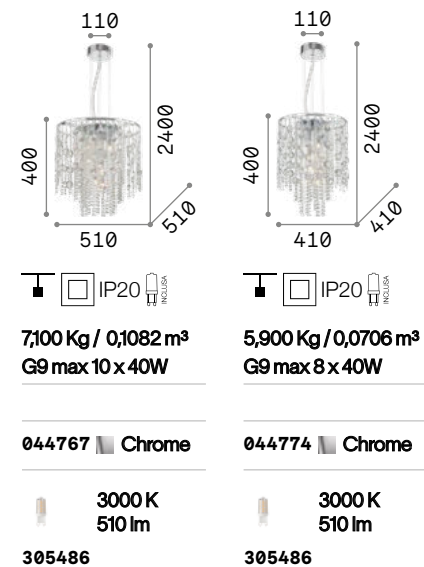

## Luxor

Chrome metal frame. Diffuser made of cut crystal octagons and rectangular drops.

**LED** Bulbs LED G9 4W 3000 K included.  
Cod. **209043**

## Evasione

Cut crystal pendants. Steel cables adjustable in length with automatic device.

**LED** Bulbs LED G9 4W 3000 K included.  
Cod. **209043**

## Audi-77

Octagonal and round cut crystal pendants. Pendant lamps with wires adjustable in length with an automatic device.

**LED** Bulbs LED G9 4W 3000 K included.  
Cod. **209043**