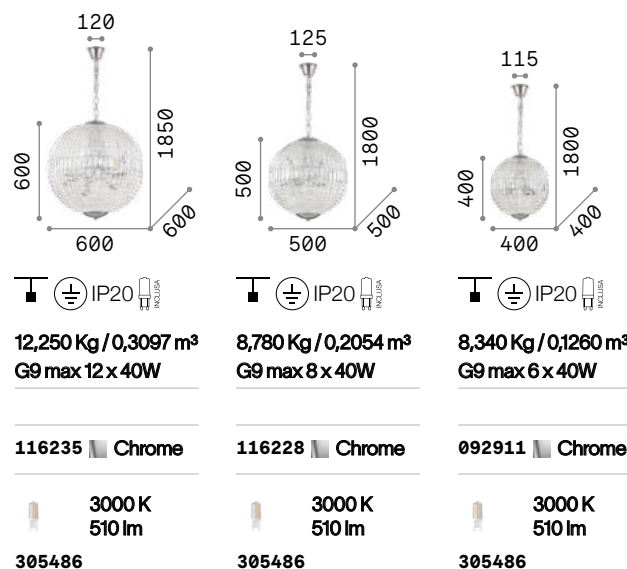

## Luxor

Chrome metal frame. Diffuser made of cut crystal octagons and rectangular drops.

**LED** Bulbs LED G9 4W 3000 K included.  
Cod. **209043**

## Evasione

Cut crystal pendants. Steel cables adjustable in length with automatic device.

**LED** Bulbs LED G9 4W 3000 K included.  
Cod. **209043**

## Audi-77

Octagonal and round cut crystal pendants. Pendant lamps with wires adjustable in length with an automatic device.

**LED** Bulbs LED G9 4W 3000 K included.  
Cod. **209043**