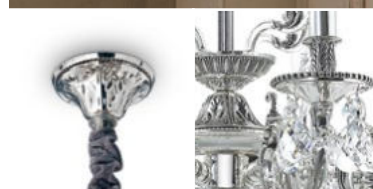

Impero

Cast metal frame with silver antique-like finish. Cut crystal decorative elements. Velvet chain cover.

| | |
|---|---|
| IP20 7,500 Kg / 0,0454 m³ E14 max 8 x 40W | IP20 5,000 Kg / 0,0340 m³ E14 max 6 x 40W |
| 014395 ■ Silver | 002408 ■ Silver |
| 3000 K 470 lm 101224 | 3000 K 470 lm 101224 |

Strauss

Metal frame and details with gold finish. Blown clear glass arms. Amber crystal decorative elements. Velvet chain cover.

Gioconda

Casted metal body with gold or antique silver finish. Octagonal and round cut crystal pendants. Velvet chain cover.