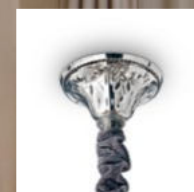

Impero

Cast metal frame with silver antique-like finish. Cut crystal decorative elements. Velvet chain cover.

| | |
|---|---|
| IP20 7,500 Kg / 0,0454 m³ E14 max 8 x 40W | IP20 5,000 Kg / 0,0340 m³ E14 max 6 x 40W |
| 014395 ■ Silver | 002408 ■ Silver |
| 3000 K 470 lm 101224 | 3000 K 470 lm 101224 |

Strauss

Metal frame and details with gold finish. Blown clear glass arms. Amber crystal decorative elements. Velvet chain cover.

Gioconda

Casted metal body with gold or antique silver finish. Octagonal and round cut crystal pendants. Velvet chain cover.