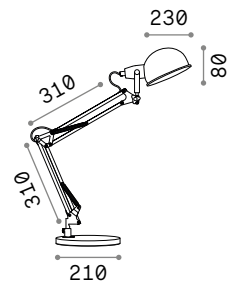

ON
OFF Lamp with integrated switch.

IP20

2,400 Kg / 0,0109 m³
E14 max 1x25W

313351 **Nickel** new
313344 **Black** new
313368 **Ant. Brass** new

3000 K
480 lm

101200

145198 145204 145211

Truman

ON
OFF Lamp with integrated switch.

IP20

2,380 Kg / 0,0283 m³
E27 max 1x60W

145198 **White**
145204 **Grey**
145211 **Black**

3000 K
430 lm

101279

Lawyer

Metal frame available with brass, chrome or antique brass finish. Blown overlay glass diffuser.