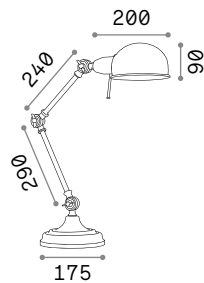

ON
OFF Lamp with integrated switch.

IP20

2,400 Kg / 0,0109 m³
E14 max 1x25W

313351 **Nickel** new
313344 **Black** new
313368 **Ant. Brass** new

3000 K
480 lm

101200

145198 145204 145211

Truman

ON
OFF Lamp with integrated switch.

IP20

2,380 Kg / 0,0283 m³
E27 max 1x60W

145198 **White**
145204 **Grey**
145211 **Black**

3000 K
430 lm

101279

Lawyer

Metal frame available with brass, chrome or antique brass finish. Blown overlay glass diffuser.

ON
OFF Lamp with integrated switch.

IP20

1,850 Kg / 0,0373 m³
E27 max 1x60W

045047 **Chrome**
013657 **Brass**
045030 **Ant. Brass**

3000 K
910 lm

119571