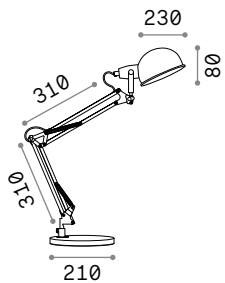

 Lamp with integrated switch.

 IP20

2,400 Kg / 0,0109 m³
E14 max 1x25W

313351  Nickel new
313344  Black new
313368  Ant. Brass new

 3000 K
480 lm

101200

145198 145204 145211

Truman

 Lamp with integrated switch.

 IP20

2,380 Kg / 0,0283 m³
E27 max 1x60W

145198  White
145204  Grey
145211  Black

 3000 K
430 lm

101279

Lawyer

Metal frame available with brass, chrome or antique brass finish. Blown overlay glass diffuser.

 Lamp with integrated switch.

 IP20

1,850 Kg / 0,0373 m³
E27 max 1x60W

045047  Chrome
013657  Brass
045030  Ant. Brass

 3000 K
910 lm

119571