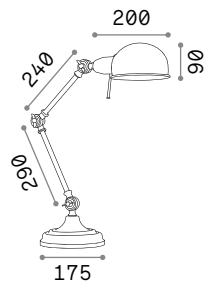

 Lamp with integrated switch.

 IP20

2,400 Kg / 0,0109 m³
E14 max 1x25W

313351  Nickel new
313344  Black new
313368  Ant. Brass new

 3000 K
480 lm

101200

145198 145204 145211

Truman

 Lamp with integrated switch.

 IP20

2,380 Kg / 0,0283 m³
E27 max 1x60W

145198  White
145204  Grey
145211  Black

 3000 K
430 lm

101279

Lawyer

Metal frame available with brass, chrome or antique brass finish. Blown overlay glass diffuser.

 Lamp with integrated switch.

 IP20

1,850 Kg / 0,0373 m³
E27 max 1x60W

045047  Chrome
013657  Brass
045030  Ant. Brass

 3000 K
910 lm

119571