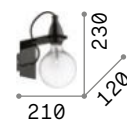

Minimal

Metal frame with colored varnish finish. Power cable with fabric coating.

LED Bulbs LED E27 8W Globo D125 trasparente 3000 K included. Cod. 101347

0,720 Kg / 0,0164 m³
E27 max 1x 60W

045191 ■ White
045214 ■ Black

3000 K
1020 lm
101347

Frida

Metal ceiling cup and bulb socket cover with antique brass or copper finish. Power cable coated with black fabric.

0,430 Kg / 0,0092 m³
E27 max 1x 60W

163338 ■ Copper
163321 ■ Ant. Brass