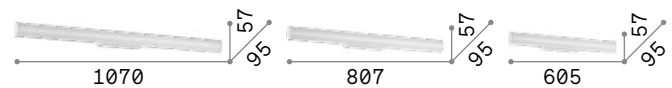

Camerino

Aluminum base. White blown acid-etched glass diffuser closed on both sides with transparent acrylic ends.

IP20 1,170 Kg / 0,0157 m³ E14 max 4 x 40W	IP20 0,960 Kg / 0,0123 m³ E14 max 3 x 40W	IP20 0,780 Kg / 0,0097 m³ E14 max 2 x 40W
027104 White	027098 White	027081 White
3000 K 420 lm 101217	3000 K 420 lm 101217	3000 K 420 lm 101217

Pretty

Powder-coated aluminum base and side elements. Shiny opal color polycarbonate cylindrical diffuser. Available finish: white.

LED LED source 3000 K, 50.000 h life.

IP54 Protection degree IP54.

IP54 1,250 Kg / 0,0169 m³ LED 24W / 2750 lm	IP54 1,120 Kg / 0,0137 m³ LED 17W / 2200 lm	IP54 0,960 Kg / 0,0105 m³ LED 11,5W / 1250 lm
287768 White	287775 White	287782 White

Privè

Totally metal body with different finishes. The absence of diffuser allows putting on a wide range of E14 bulbs.

159423 	045627 	159508 	179681
IP20 1,420 Kg / 0,0143 m³ E14 max 8 x 40W	IP20 1,100 Kg / 0,0095 m³ E14 max 6 x 40W		
159522 White	159423 White		
045634 Chrome	045627 Chrome		
	159508 Black		
	179681 Brass		
3000 K 420 lm 101217	3000 K 420 lm 101217		