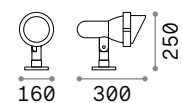

Terra

Cast aluminum painted frame. Adjustable body. Transparent Pyrex glass diffuser.

IP65

1,140 Kg / 0,0091 m³
E27 max 1x 42W

046167 Anthracit.

4000 K
600 lm

151960

IP65

0,530 Kg / 0,0024 m³
GU10 max 1x 28W

046181 Anthracit.

4000 K
430 lm

253497

Gas ^{new}

Powder coated die-cast aluminum body. Tempered and sandblasted clear glass diffuser. Available finishes: anthracite, white, coffee, grey or black.