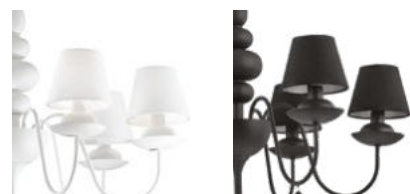

Blanche

Metal frame finished with satin white or black varnish. PVC foil shades coated with white or black fabric. Velvet chain cover.

035581

111872

IP20

6,820 Kg / 0,1975 m³
E14 max 8 x 40W

035574 White
111896 Black

Totally handcrafted metal frame. Hand painted finish with antiqued effect. Available versions: white or rusty effect.

005881

057187

P. 457

IP20

7,100 Kg / 0,6840 m³
E14 max 12 x 40W

097664 White
097671 Rust