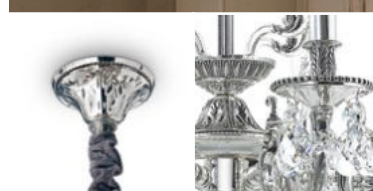

Impero

Cast metal frame with silver antique-like finish. Cut crystal decorative elements. Velvet chain cover.

IP20 7,500 Kg / 0,0454 m³ E14 max 8 x 40W	IP20 5,000 Kg / 0,0340 m³ E14 max 6 x 40W
014395 ■ Silver	002408 ■ Silver
3000 K 470 lm 101224	3000 K 470 lm 101224

Strauss

Metal frame and details with gold finish. Blown clear glass arms. Amber crystal decorative elements. Velvet chain cover.

Gioconda

Casted metal body with gold or antique silver finish. Octagonal and round cut crystal pendants. Velvet chain cover.