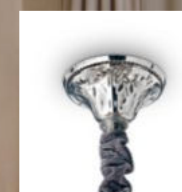

Impero

Cast metal frame with silver antique-like finish. Cut crystal decorative elements. Velvet chain cover.

IP20 7,500 Kg / 0,0454 m³ E14 max 8 x 40W	IP20 5,000 Kg / 0,0340 m³ E14 max 6 x 40W
014395 ■ Silver	002408 ■ Silver
3000 K 470 lm 101224	3000 K 470 lm 101224

Strauss

Metal frame and details with gold finish. Blown clear glass arms. Amber crystal decorative elements. Velvet chain cover.

Gioconda

Casted metal body with gold or antique silver finish. Octagonal and round cut crystal pendants. Velvet chain cover.