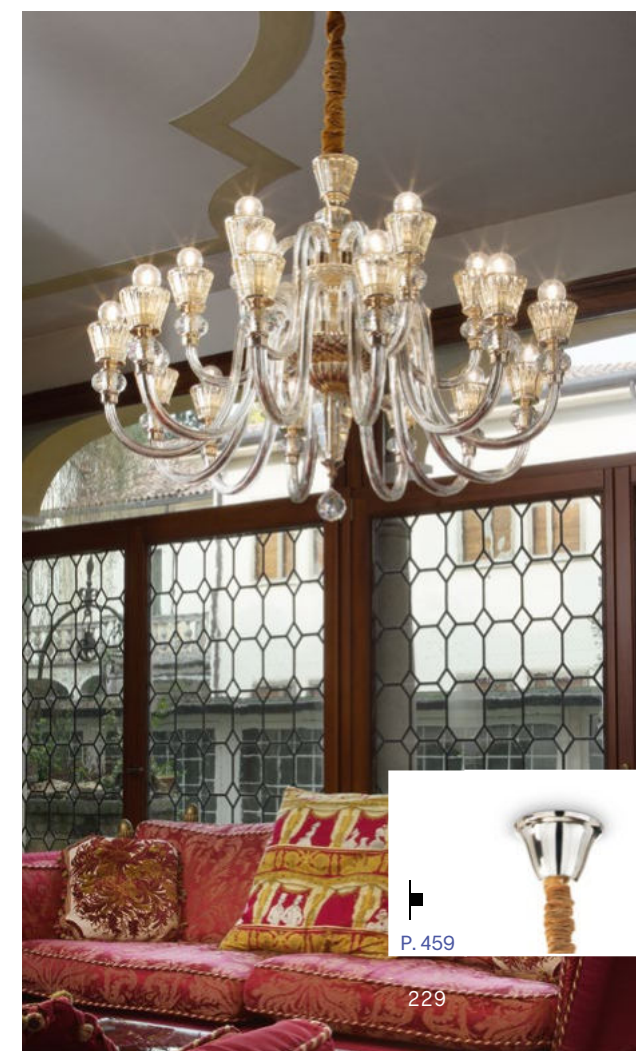

Impero

Cast metal frame with silver antique-like finish. Cut crystal decorative elements. Velvet chain cover.

IP20 7,500 Kg / 0,0454 m³ E14 max 8 x 40W	IP20 5,000 Kg / 0,0340 m³ E14 max 6 x 40W
014395 ■ Silver	002408 ■ Silver
3000 K 470 lm 101224	3000 K 470 lm 101224

Strauss

Metal frame and details with gold finish. Blown clear glass arms. Amber crystal decorative elements. Velvet chain cover.

Gioconda

Casted metal body with gold or antique silver finish. Octagonal and round cut crystal pendants. Velvet chain cover.