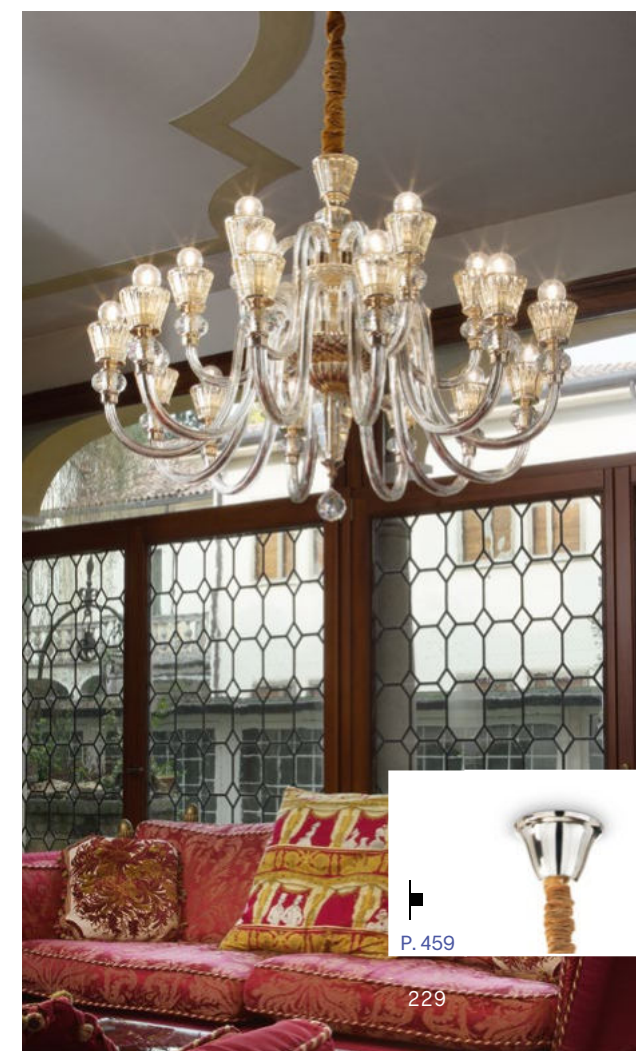

## Impero

Cast metal frame with silver antique-like finish. Cut crystal decorative elements. Velvet chain cover.

IP20 <b>7,500 Kg / 0,0454 m³</b> <b>E14 max 8 x 40W</b>	IP20 <b>5,000 Kg / 0,0340 m³</b> <b>E14 max 6 x 40W</b>
014395 ■ Silver	002408 ■ Silver
3000 K 470 lm 101224	3000 K 470 lm 101224

## Strauss

Metal frame and details with gold finish. Blown clear glass arms. Amber crystal decorative elements. Velvet chain cover.

## Gioconda

Casted metal body with gold or antique silver finish. Octagonal and round cut crystal pendants. Velvet chain cover.

IP20 <b>18,100 Kg / 0,1360 m³</b> <b>E14 max 12 x 40W</b>	IP20 <b>9,060 Kg / 0,0809 m³</b> <b>E14 max 8 x 40W</b>	IP20 <b>6,340 Kg / 0,0682 m³</b> <b>E14 max 6 x 40W</b>
164953 ■ Silver 164960 ■ Gold	044934 ■ Silver 060514 ■ Gold	044927 ■ Silver 060507 ■ Gold
3000 K 470 lm 101224	3000 K 470 lm 101224	3000 K 470 lm 101224