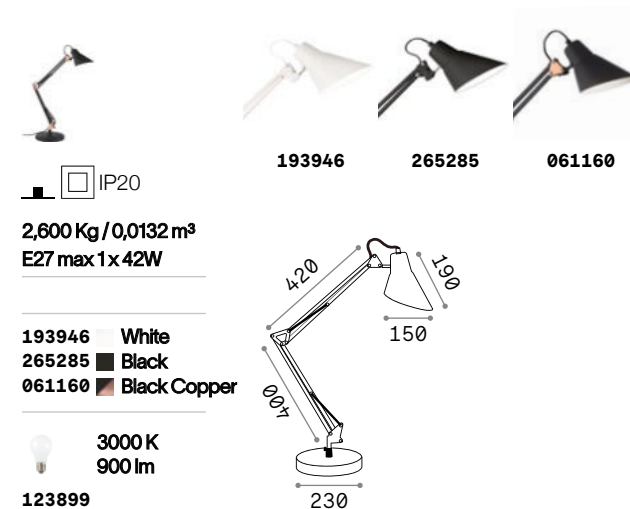

# Kelly

Metal technical lamp with white or matt black finish. Jointed and spring balanced arm. Adjustable diffuser.

**ON**  
**OFF** Lamp with integrated switch.

# Sally

Metal technical lamp with white, matt black finish or black with copper joints. Jointed and spring balanced arm. Adjustable diffuser.

**ON**  
**OFF** Lamp with integrated switch.

# Wally

Metal technical lamp with white, matt black finish or black with copper joints. Jointed and spring balanced arm. Adjustable diffuser.

**ON**  
**OFF** Lamp with integrated switch.