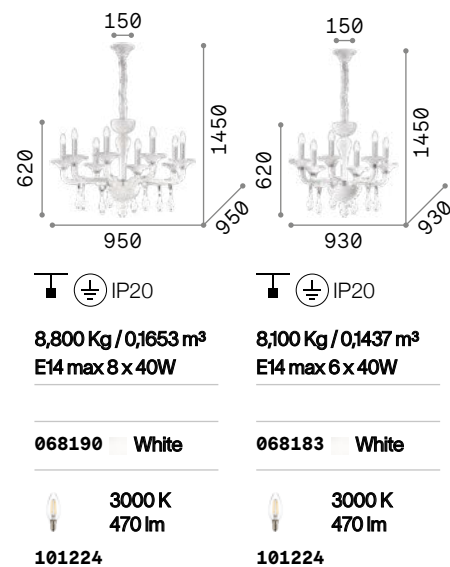

Miramare

Blown and hand finished clear and white glass chandelier. Chrome metal bulb socket covers and details. Velvet chain cover.

Bon Bon

Matt white or black varnished frame with die-cast metal arms. Blown glass candle cups for the white model, metal cups for the black one. Velvet chain cover.