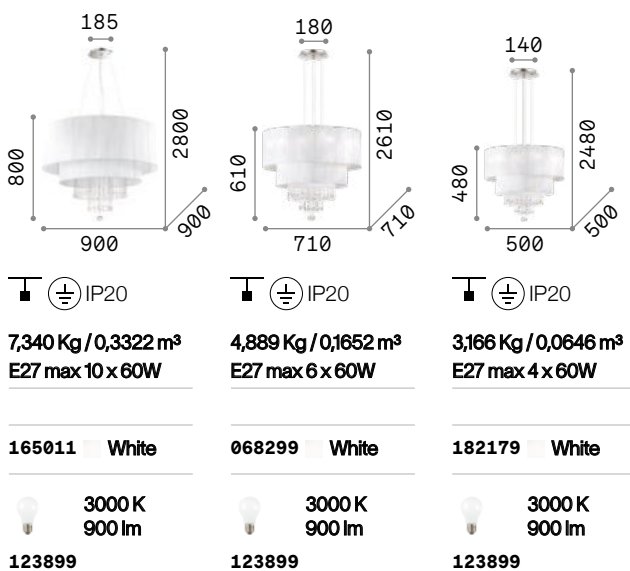

## Opera

Chrome frame. PVC foil shade covered with metallic filaments. Cut crystal pendants. Suspension lamps provided with steel cables adjustable in length.

P. 456 P. 511 P. 565

## Swan

Chrome metal frame. Hand-shaped blown glass body. Cut crystal decorative elements. Pleated organza shade. Velvet chain cover.

P. 456