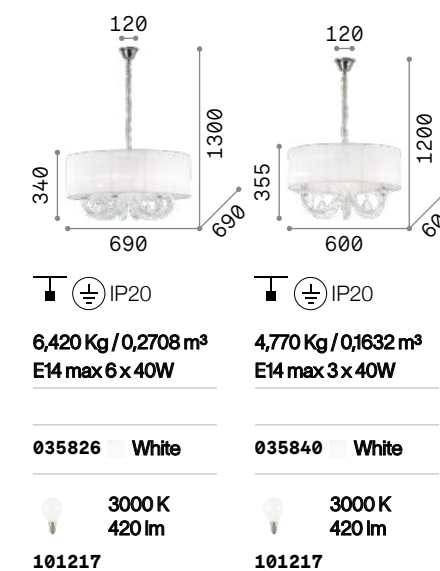

## Opera

Chrome frame. PVC foil shade covered with metallic filaments. Cut crystal pendants. Suspension lamps provided with steel cables adjustable in length.

P. 456 P. 511 P. 565

## Swan

Chrome metal frame. Hand-shaped blown glass body. Cut crystal decorative elements. Pleated organza shade. Velvet chain cover.

P. 456