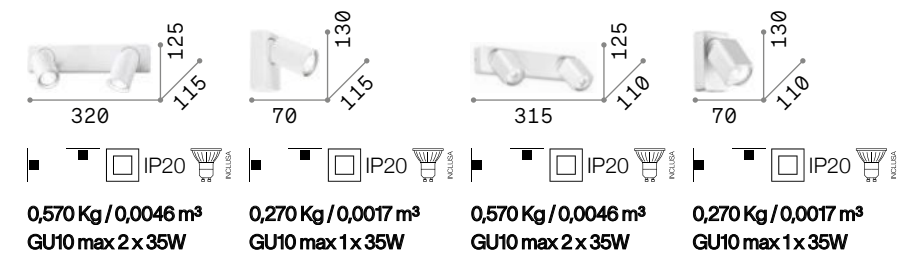

0,570 Kg / 0,0046 m³
GU10 max 2 x 35W

0,270 Kg / 0,0017 m³
GU10 max 1 x 35W

0,570 Kg / 0,0046 m³
GU10 max 2 x 35W

0,270 Kg / 0,0017 m³
GU10 max 1 x 35W

229041 White
229034 Black

229027 White
229010 Black

294803 White
321509 Black

new 294766 White
new 321530 Black

3000 K
540 lm
123943

3000 K
540 lm
123943

3000 K
540 lm
123943

3000 K
540 lm
123943