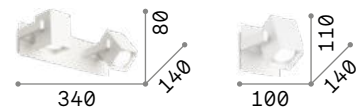

# Mouse

Metal base, frame and diffuser finished with matt varnish and chrome details. Adjustable diffusers. Available finishes: white or black.

IP20  
0,910 Kg / 0,0067 m³  
GU10 max 2 x 50W

073545 White  
156705 Black

3000 K  
410 lm  
108292

IP20  
0,450 Kg / 0,0034 m³  
GU10 max 1 x 50W

073521 White  
073569 Black

3000 K  
410 lm  
108292

P. 324 P. 704

# Spot

Metal base, frame and diffusers finished with matt varnish and chrome details. Adjustable diffusers. Available finishes: white or black.

IP20  
0,610 Kg / 0,0060 m³  
GU10 max 2 x 50W

156736 White  
156743 Black