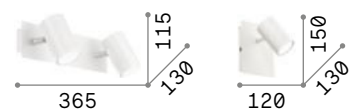

# Mouse

Metal base, frame and diffuser finished with matt varnish and chrome details. Adjustable diffusers. Available finishes: white or black.

IP20  
**0,910 Kg / 0,0067 m³**  
 GU10 max 2x 50W

073545 White  
 156705 Black

3000 K  
 410 lm  
 108292

IP20  
**0,450 Kg / 0,0034 m³**  
 GU10 max 1x 50W

073521 White  
 073569 Black

3000 K  
 410 lm  
 108292

# Spot

Metal base, frame and diffusers finished with matt varnish and chrome details. Adjustable diffusers. Available finishes: white or black.

IP20  
**0,610 Kg / 0,0060 m³**  
 GU10 max 2x 50W

156736 White  
 156743 Black