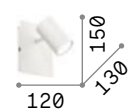

3000 K  
 410 lm  
 108292

IP20  
**0,450 Kg / 0,0034 m³**  
 GU10 max 1x 50W

073521 White  
 073569 Black

3000 K  
 410 lm  
 108292

# Spot

Metal base, frame and diffusers finished with matt varnish and chrome details. Adjustable diffusers. Available finishes: white or black.

IP20  
**0,610 Kg / 0,0060 m³**  
 GU10 max 2x 50W

156736 White  
 156743 Black

3000 K  
 410 lm  
 108292

IP20  
**0,410 Kg / 0,0037 m³**  
 GU10 max 1x 50W

156729 White  
 115481 Black

3000 K  
 410 lm  
 108292