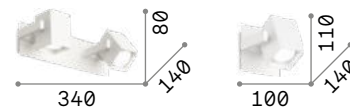

# Mouse

Metal base, frame and diffuser finished with matt varnish and chrome details. Adjustable diffusers. Available finishes: white or black.

IP20  
**0,910 Kg / 0,0067 m³**  
 GU10 max 2x 50W

073545 White  
 156705 Black

3000 K  
 410 lm  
 108292

IP20  
**0,450 Kg / 0,0034 m³**  
 GU10 max 1x 50W

073521 White  
 073569 Black

3000 K  
 410 lm  
 108292

# Spot

Metal base, frame and diffusers finished with matt varnish and chrome details. Adjustable diffusers. Available finishes: white or black.

IP20  
**0,610 Kg / 0,0060 m³**  
 GU10 max 2x 50W

156736 White  
 156743 Black