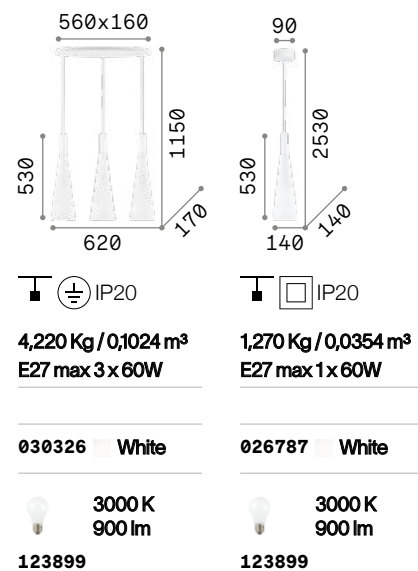

Milk

White enameled elliptical metal frame. White blown and acid-etched glass diffuser. Power cables adjustable in length.

Cocktail

Blown overlay acid-etched glass diffuser. White inside and colored outside. Suspension models supplied with cables adjustable in length.