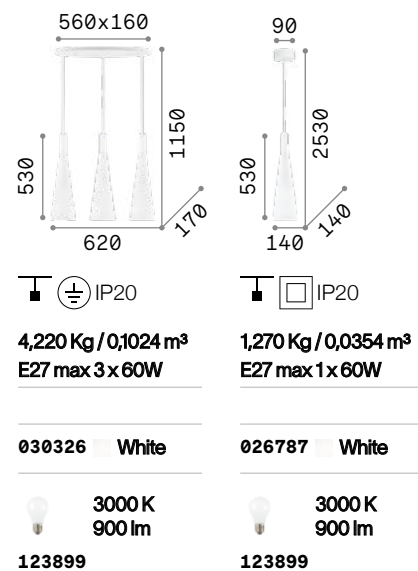

## Milk

White enameled elliptical metal frame. White blown and acid-etched glass diffuser. Power cables adjustable in length.

## Cocktail

Blown overlay acid-etched glass diffuser. White inside and colored outside. Suspension models supplied with cables adjustable in length.