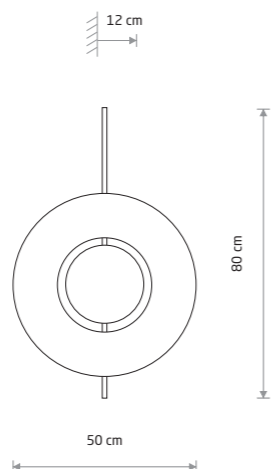

7655

2xGX53, max 12W only LED

SUNSET NATURAL C

plywood, painted steel

10578

2xGX53, max 12W only LED

SUNSET NATURAL C 10578

SUNSET A 7653