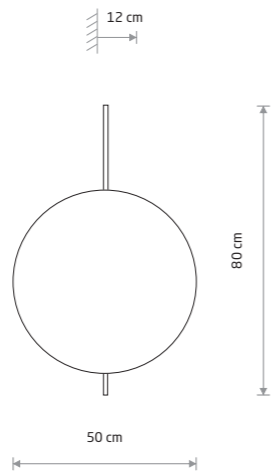

SUNSET C

plywood, painted steel

7654

2xGX53, max 12W only LED

SUNSET NATURAL B

plywood, painted steel

10577

2xGX53, max 12W only LED

SUNSET B

plywood, painted steel

7655

2xGX53, max 12W only LED

SUNSET NATURAL C

plywood, painted steel

10578

2xGX53, max 12W only LED

SUNSET A

plywood, painted steel

7653

2xGX53, max 12W only LED

SUNSET NATURAL A

plywood, painted steel

10576

2xGX53, max 12W only LED