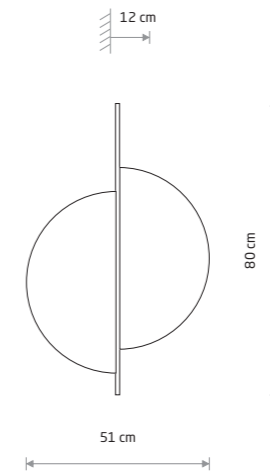

7655

2xGX53, max 12W only LED

SUNSET NATURAL C

plywood, painted steel

10578

2xGX53, max 12W only LED

SUNSET NATURAL C 10578

SUNSET A 7653