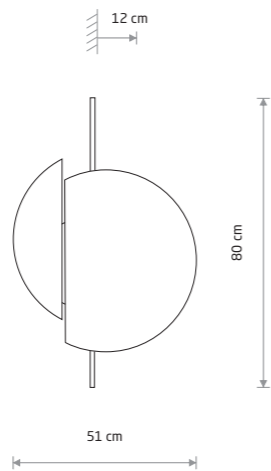

SUNSET B 7655

SUNSET A 7653

SUNSET C 7654

SUNSET C 7654

SUNSET C

plywood, painted steel

7654

2xGX53, max 12W only LED

7655

2xGX53, max 12W only LED

SUNSET NATURAL C

plywood, painted steel

10578

2xGX53, max 12W only LED

SUNSET NATURAL C 10578

SUNSET A 7653