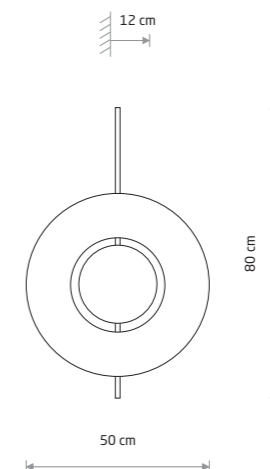

7655

2xGX53, max 12W only LED

SUNSET NATURAL C

plywood, painted steel

10578

2xGX53, max 12W only LED

SUNSET NATURAL C 10578

SUNSET A 7653

SUNSET A

plywood, painted steel

7653

2xGX53, max 12W only LED

SUNSET NATURAL A

plywood, painted steel

10576

2xGX53, max 12W only LED