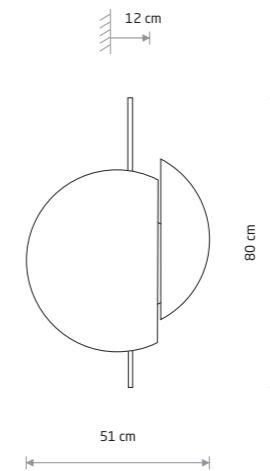

SUNSET NATURAL B

plywood, painted steel

10577

2xGX53, max 12W only LED

SUNSET NATURAL B 10577