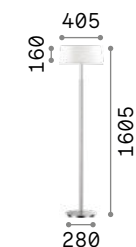

Colonna

Matt white or black varnished metal frame. Acrylic diffuser. Power cable coated with fabric. The lamp fits replaceable LED bulbs.

LED Bulbs LED GX53 9W 3000 K included.
Cod. **123936**

ON
OFF Lamp with integrated switch.

177199

177205

7,740 Kg / 0,0710 m³
GX53 max 4 x 15W

177199 ■ White
177205 ■ Black

3000 K
910 lm
123936

Hilton

Chrome metal frame. PVC foil shade covered in fabric. Transparent, sandblasted glass diffuser.

ON
OFF Lamp with integrated switch.

ON
OFF P. 195 P. 448 P. 501

6,600 Kg / 0,0739 m³
E14 max 2 x 40W

075488 ■ White

3000 K
420 lm
101217