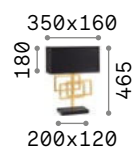

Nordik

Matt black varnished metal frame. Golden PVC foil shade covered with black fabric.

 Lamp with integrated switch.

 IP20

1,220 Kg / 0,0504 m³
E27 max 1x60W

161686 ■ Black

 3000 K
910 lm

119571 P. 192 P. 450 P. 560

Luxury

Brass finished metal frame. Matt black base. PVC shade with sides covered with black fabric.

 Lamp with integrated switch.

 IP20

2,890 Kg / 0,0333 m³
E27 max 1x60W

201115 ■ Brass

 3000 K
910 lm

119571 P. 450 P. 561

 IP20

2,180 Kg / 0,0431 m³
E14 max 2 x 40W

075532 ■ White

 3000 K
420 Lm

101217

 IP20

0,830 Kg / 0,0109 m³
G9 max 1 x 40W

075525 ■ White