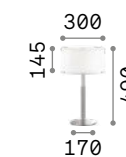

Nordik

Matt black varnished metal frame. Golden PVC foil shade covered with black fabric.

 Lamp with integrated switch.

 IP20

1,220 Kg / 0,0504 m³
E27 max 1x60W

161686 ■ Black

 3000 K
910 lm

119571 P. 192 P. 450 P. 560

Luxury

Brass finished metal frame. Matt black base. PVC shade with sides covered with black fabric.

 Lamp with integrated switch.

 IP20

2,890 Kg / 0,0333 m³
E27 max 1x60W

201115 ■ Brass

 3000 K
910 lm

119571 P. 450 P. 561

Hilton

Chrome metal frame. PVC foil shade covered in fabric. Transparent, sandblasted glass diffuser.

 Bulbs LED G9 4W 3000 K included in 075525 model. Cod. 209043

 Lamp with integrated switch.

P. 195 P. 448 P. 563

 IP20

2,180 Kg / 0,0431 m³
E14 max 2 x 40W

075532 ■ White

 3000 K
420 Lm

101217

 IP20

0,830 Kg / 0,0109 m³
G9 max 1 x 40W

075525 ■ White