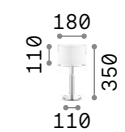

Luxury

Brass finished metal frame. Matt black base. PVC shade with sides covered with black fabric.

 Lamp with integrated switch.

 IP20

2,890 Kg / 0,0333 m³
E27 max 1x60W

201115 ■ Brass

 3000 K
910 lm

119571 P. 450 P. 561

 IP20

2,180 Kg / 0,0431 m³
E14 max 2 x 40W

075532 ■ White

 3000 K
420 Lm

101217

 IP20

0,830 Kg / 0,0109 m³
G9 max 1 x 40W

075525 ■ White