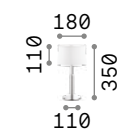

Luxury

Brass finished metal frame. Matt black base. PVC shade with sides covered with fabric.

 Lamp with integrated switch.

 IP20

2,890 Kg / 0,0333 m³
E27 max 1x60W

201115 ■ Brass

 3000 K
910 lm

119571 P. 450 P. 561

 IP20

2,180 Kg / 0,0431 m³
E14 max 2 x 40W

075532 ■ White

 3000 K
420 Lm

101217

 IP20

0,830 Kg / 0,0109 m³
G9 max 1 x 40W

075525 ■ White