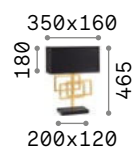

Nordik

Matt black varnished metal frame. Golden PVC foil shade covered with black fabric.

 Lamp with integrated switch.

 IP20

1,220 Kg / 0,0504 m³
E27 max 1x60W

161686 ■ Black

 3000 K
910 lm

119571 P. 192 P. 450 P. 560

Luxury

Brass finished metal frame. Matt black base. PVC shade with sides covered with fabric.

 Lamp with integrated switch.

 IP20

2,890 Kg / 0,0333 m³
E27 max 1x60W

201115 ■ Brass

 3000 K
910 lm

119571 P. 450 P. 561

 IP20

2,180 Kg / 0,0431 m³
E14 max 2 x 40W

075532 ■ White

 3000 K
420 Lm

101217

 IP20

0,830 Kg / 0,0109 m³
G9 max 1 x 40W

075525 ■ White