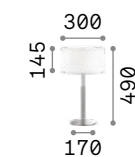

Luxury

Brass finished metal frame. Matt black base. PVC shade with sides covered with fabric.

 Lamp with integrated switch.

 IP20

2,890 Kg / 0,0333 m³
E27 max 1x60W

201115 ■ Brass

 3000 K
910 lm

119571 P. 450 P. 561

 IP20

2,180 Kg / 0,0431 m³
E14 max 2 x 40W

075532 ■ White

 3000 K
420 Lm

101217

 IP20

0,830 Kg / 0,0109 m³
G9 max 1 x 40W

075525 ■ White