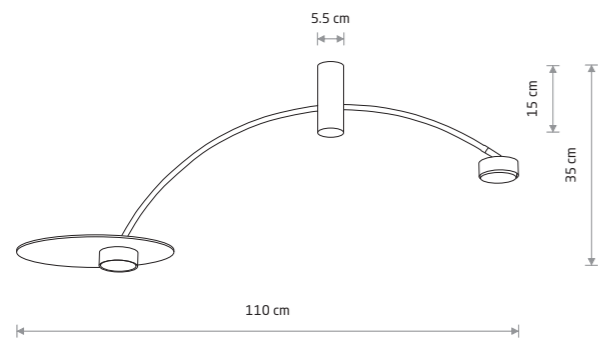

HEFT 10356

HEFT
painted steel, plywood

10356

2xGX53, max 12W only LED

BLACK P013 RAL 9005 DARK WOOD

HEFT 10356