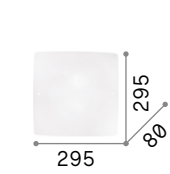

Clara

Varnished metal base. Satin opal polycarbonate diffuser.

LED LED source 3000/4000 K, 30.000 h life.

IP20

0,500 Kg / 0,0082 m³
LED 17W / 1700/1750 lm

300436 White 3000K
306438 White 4000K

IP20

0,670 Kg / 0,0141 m³
LED 18W / 2000/2050 lm

134888 White

3000 K
910 lm

123936

Celine

Enameled metal frame. Sandblasted clear glass diffuser. chrome metal glass holders.

IP20

2,540 Kg / 0,0467 m³
E27 max 4 x 60W

044293 White

3000 K
340 lm

101286

IP20

1,740 Kg / 0,0265 m³
E27 max 3 x 60W

044286 White

3000 K
340 lm

101286

IP20

1,120 Kg / 0,0149 m³
E27 max 2 x 60W

044279 White

3000 K
340 lm

101286

Ocean

Diffuser composed of two glass sheets: the back one with mirror edge and frosted in the middle, the front one with decorative serigraph and glass buttons.