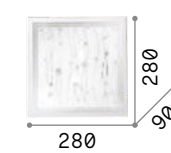

IP20

1,930 Kg / 0,0160 m³
E27 max 2 x 60W

081434 Clear
091006 Color

3000 K
340 lm

101286