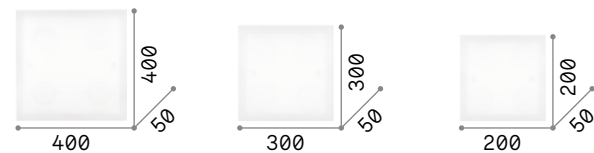

Clara

Varnished metal base. Satin opal polycarbonate diffuser.

LED LED source 3000/4000 K, 30.000 h life.

IP20

0,500 Kg / 0,0082 m³
LED 17W / 1700/1750 lm

300436 White 3000K
306438 White 4000K

IP20

0,670 Kg / 0,0141 m³
LED 18W / 2000/2050 lm

300443 White 3000K
306445 White 4000K

Flat

Metal frame with matt white enamel finish. Frosted transparent acrylic diffuser.

LED Bulbs LED GX53 9W 3000 K included. Cod. 123936

IP20

2,480 Kg / 0,0263 m³
GX53 max 4 x 15W

134888 White

3000 K
910 lm

123936

Celine

Enameled metal frame. Sandblasted clear glass diffuser. chrome metal glass holders.

IP20

2,540 Kg / 0,0467 m³
E27 max 4 x 60W

044293 White

1,120 Kg / 0,0149 m³
E27 max 2 x 60W

044279 White

3000 K
340 lm

101286

Ocean

Diffuser composed of two glass sheets: the back one with mirror edge and frosted in the middle, the front one with decorative serigraph and glass buttons.