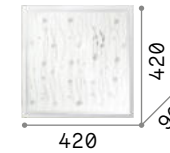

1,120 Kg / 0,0149 m³
E27 max 2 x 60W

044279 White

3000 K
340 lm

101286

Ocean

Diffuser composed of two glass sheets: the back one with mirror edge and frosted in the middle, the front one with decorative serigraph and glass buttons.