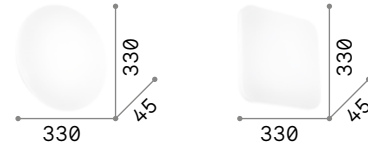

Clara

Varnished metal base. Satin opal polycarbonate diffuser.

LED LED source 3000/4000 K, 30.000 h life.

IP20

0,500 Kg / 0,0082 m³
LED 17W / 1700/1750 lm

300436 White 3000K
306438 White 4000K

IP20

0,670 Kg / 0,0141 m³
LED 18W / 2000/2050 lm

1,120 Kg / 0,0149 m³
E27 max 2 x 60W

044279 White

3000 K
340 lm

101286

Ocean

Diffuser composed of two glass sheets: the back one with mirror edge and frosted in the middle, the front one with decorative serigraph and glass buttons.