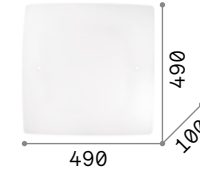

134901 White

3000 K
910 lm

123936

1,620 Kg / 0,0159 m³
GX53 max 4 x 15W

134895 White

3000 K
910 lm

123936

0,700 Kg / 0,0088 m³
GX53 max 1 x 15W

134888 White

3000 K
910 lm

123936

Celine

Enameled metal frame. Sandblasted clear glass diffuser. chrome metal glass holders.

IP20

2,540 Kg / 0,0467 m³
E27 max 4 x 60W

044293 White

3000 K
340 lm

101286

IP20

1,740 Kg / 0,0265 m³
E27 max 3 x 60W

044286 White

3000 K
340 lm

101286

IP20

1,120 Kg / 0,0149 m³
E27 max 2 x 60W

044279 White

3000 K
340 lm

101286

Ocean

Diffuser composed of two glass sheets: the back one with mirror edge and frosted in the middle, the front one with decorative serigraph and glass buttons.