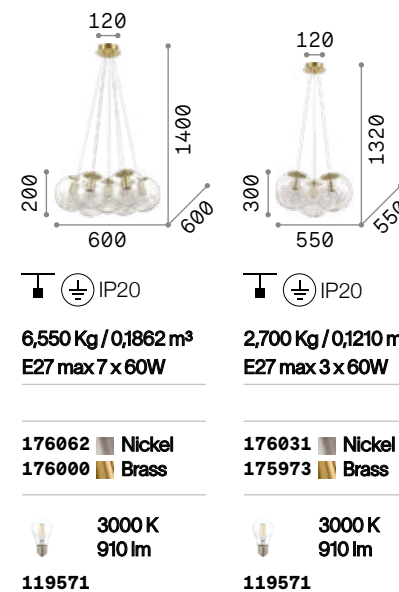

Mapa Sat

Metal frame with nickel or brass finish. Clear blown glass diffuser with internal aluminum threads decoration.

Luce Max

Chrome frame. Clear blown glass diffuser with decorative aluminum thread inside. Suspension lamps with steel cables adjustable in length with automatic devices.

Mapa Max

Chrome metal frame. Clear blown glass diffuser with decorative aluminum thread inside. Suspension lamps with steel cables adjustable in length with automatic device.