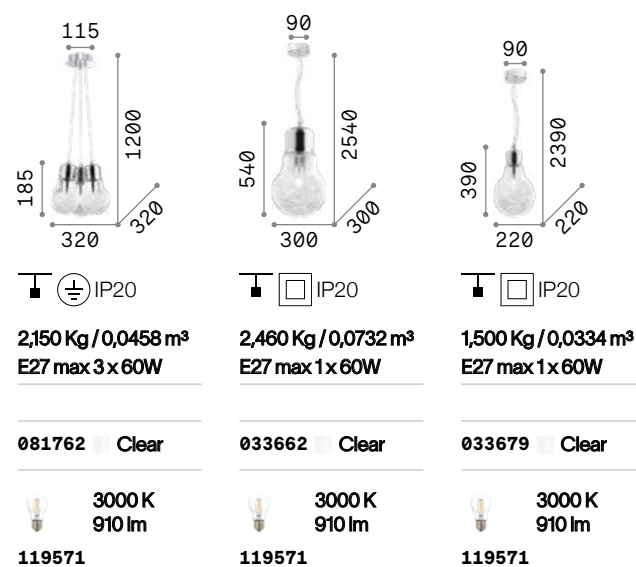

Mapa Sat

Metal frame with nickel or brass finish. Clear blown glass diffuser with internal aluminum threads decoration.

Luce Max

Chrome frame. Clear blown glass diffuser with decorative aluminum thread inside. Suspension lamps with steel cables adjustable in length with automatic devices.

Mapa Max

Chrome metal frame. Clear blown glass diffuser with decorative aluminum thread inside. Suspension lamps with steel cables adjustable in length with automatic device.