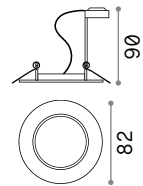

# Jazz

⌀ 60 mm  
0,110 Kg/0,0019 m<sup>3</sup>  
Purchase Qty. 3 pieces

GU10 Not included - Recommended bulb 108292

Power	Finish	Code
max 50W	White	083117
	Ant. Brass	083124
	Chrome	083070
	Black	243818
	Nickel	083087

# Swing

45° ⌀ 70 mm  
0,200 Kg/0,0003 m<sup>3</sup>  
Purchase Qty. 3 pieces

GU10 Not included - Recommended bulb 108292

Power	Finish	Code
max 50W	White	083179
	Ant. Brass	083186
	Chrome	083131
	Black	243825
	Nickel	083148

# Lounge

30° ⌀ 70 mm  
0,160 Kg/0,0011 m<sup>3</sup>  
Purchase Qty. 3 pieces

GU10 Not included - Recommended bulb 108292

Power	Finish	Code
max 50W	White	138978

IP20 ZINC

# Funky

80 x 68 mm  
0,300 Kg/0,0006 m<sup>3</sup>

GU10 Not included - Recommended bulb 108292

Power	Finish	Code
max 50W	Aluminum	083223
	White	083230
	Ant. Brass	083247
	Chrome	083193
	Black	243849

IP20 IRON