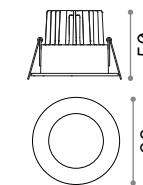

Room-65

IP65 CRI ≥80 50.000 h ALUMINUM

⌀ 68 mm
0,220 Kg/0,0011 m³

LED COB Driver ON/OFF included

Power	Beam	Lumen	CCT	Finish	Code
8W	38°	800 lm	3000 K	White	252025
				Black	252032