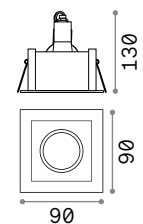

# Lounge

30° ⌀ 70 mm  
0,160 Kg/0,0011 m<sup>3</sup>  
Purchase Qty. 3 pieces

GU10 Not included - Recommended bulb 108292

Power	Finish	Code
max 50W	White	138978

IP20 ZINC

# Funky

80 x 68 mm  
0,300 Kg/0,0006 m<sup>3</sup>

GU10 Not included - Recommended bulb 108292

Power	Finish	Code
max 50W	Aluminum	083223
	White	083230
	Ant. Brass	083247
	Chrome	083193
	Black	243849

IP20 IRON