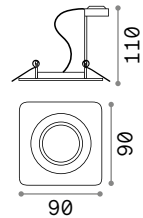

# Swing

45° ⌀ 70 mm  
0,200 Kg/0,0003 m<sup>3</sup>  
Purchase Qty. 3 pieces

GU10 Not included - Recommended bulb 108292

Power	Finish	Code
max 50W	White	083179
	Ant. Brass	083186
	Chrome	083131
	Black	243825
	Nickel	083148

# Lounge

30° ⌀ 70 mm  
0,160 Kg/0,0011 m<sup>3</sup>  
Purchase Qty. 3 pieces

GU10 Not included - Recommended bulb 108292

Power	Finish	Code
max 50W	White	138978

IP20 ZINC