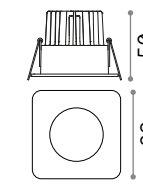

# Funky

80 x 68 mm  
0,300 Kg/0,0006 m<sup>3</sup>

GU10 Not included - Recommended bulb 108292

Power	Finish	Code
max 50W	Aluminum	083223
	White	083230
	Ant. Brass	083247
	Chrome	083193
	Black	243849

IP20 IRON

# Room-65

IP65 CRI ≥80 50.000 h ALUMINUM

⌀ 68 mm  
0,220 Kg/0,0011 m<sup>3</sup>

LED COB Driver ON/OFF included

Power	Beam	Lumen	CCT	Finish	Code
8W	38°	800 lm	3000 K	White	252025
				Black	252032

⌀ 68 mm  
0,240 Kg/0,0011 m<sup>3</sup>