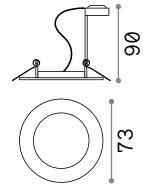

# Jazz

⌀ 60 mm  
0,110 Kg/0,0019 m<sup>3</sup>  
Purchase Qty. 3 pieces

GU10 Not included - Recommended bulb 108292

Power	Finish	Code
max 50W	White	083117
	Ant. Brass	083124
	Chrome	083070
	Black	243818
	Nickel	083087

# Swing

45° ⌀ 70 mm  
0,200 Kg/0,0003 m<sup>3</sup>  
Purchase Qty. 3 pieces

GU10 Not included - Recommended bulb 108292

Power	Finish	Code
max 50W	White	083179
	Ant. Brass	083186
	Chrome	083131
	Black	243825
	Nickel	083148