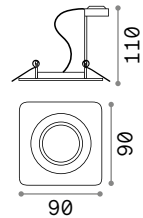

Jazz

⌀ 60 mm
0,110 Kg/0,0019 m³
Purchase Qty. 3 pieces

GU10 Not included - Recommended bulb 108292

Power	Finish	Code
max 50W	White	083117
	Ant. Brass	083124
	Chrome	083070
	Black	243818
	Nickel	083087

IP20 ZINC

Swing

45° ⌀ 70 mm
0,200 Kg/0,0003 m³
Purchase Qty. 3 pieces

GU10 Not included - Recommended bulb 108292

Power	Finish	Code
max 50W	White	083179
	Ant. Brass	083186
	Chrome	083131
	Black	243825
	Nickel	083148

IP20 ZINC

Lounge

30° ⌀ 70 mm
0,160 Kg/0,0011 m³
Purchase Qty. 3 pieces

GU10 Not included - Recommended bulb 108292

Power	Finish	Code
max 50W	White	138978

IP20 ZINC

Funky

80 x 68 mm
0,300 Kg/0,0006 m³