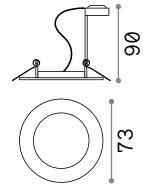

Jazz

⌀ 60 mm
0,110 Kg/0,0019 m³
Purchase Qty. 3 pieces

GU10 Not included - Recommended bulb 108292

Power	Finish	Code
max 50W	White	083117
	Ant. Brass	083124
	Chrome	083070
	Black	243818
	Nickel	083087

IP20 ZINC

Swing

45° ⌀ 70 mm
0,200 Kg/0,0003 m³
Purchase Qty. 3 pieces

GU10 Not included - Recommended bulb 108292

Power	Finish	Code
max 50W	White	083179
	Ant. Brass	083186
	Chrome	083131
	Black	243825
	Nickel	083148

IP20 ZINC

Lounge

30° ⌀ 70 mm
0,160 Kg/0,0011 m³
Purchase Qty. 3 pieces

GU10 Not included - Recommended bulb 108292

Power	Finish	Code
max 50W	White	138978

IP20 ZINC

Funky

80 x 68 mm
0,300 Kg/0,0006 m³