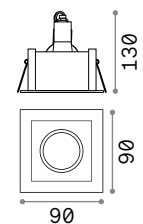

Swing

45° ⌀ 70 mm
0,200 Kg/0,0003 m³
Purchase Qty. 3 pieces

GU10 Not included - Recommended bulb 108292

Power	Finish	Code
max 50W	White	083179
	Ant. Brass	083186
	Chrome	083131
	Black	243825
	Nickel	083148

IP20 ZINC

Lounge

30° ⌀ 70 mm
0,160 Kg/0,0011 m³
Purchase Qty. 3 pieces

GU10 Not included - Recommended bulb 108292

Power	Finish	Code
max 50W	White	138978

IP20 ZINC

Funky

80 x 68 mm
0,300 Kg/0,0006 m³

GU10 Not included - Recommended bulb 108292

Power	Finish	Code
max 50W	Aluminum	083223
	White	083230
	Ant. Brass	083247
	Chrome	083193
	Black	243849

IP20 IRON

Room-65

IP65 CRI ≥80 50.000 h ALUMINUM

⌀ 68 mm
0,220 Kg/0,0011 m³