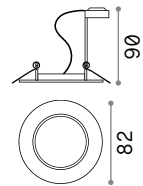

Jazz

⌀ 60 mm
0,110 Kg/0,0019 m³
Purchase Qty. 3 pieces

GU10 Not included - Recommended bulb 108292

Power	Finish	Code
max 50W	White	083117
	Ant. Brass	083124
	Chrome	083070
	Black	243818
	Nickel	083087

IP20 ZINC

Swing

45° ⌀ 70 mm
0,200 Kg/0,0003 m³
Purchase Qty. 3 pieces

GU10 Not included - Recommended bulb 108292

Power	Finish	Code
max 50W	White	083179
	Ant. Brass	083186
	Chrome	083131
	Black	243825
	Nickel	083148

IP20 ZINC

Lounge

30° ⌀ 70 mm
0,160 Kg/0,0011 m³
Purchase Qty. 3 pieces

GU10 Not included - Recommended bulb 108292

Power	Finish	Code
max 50W	White	138978

IP20 ZINC

Funky

80 x 68 mm
0,300 Kg/0,0006 m³