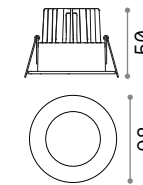

IP20 ZINC

Lounge

30° ⌀ 70 mm
0,160 Kg/0,0011 m³
Purchase Qty. 3 pieces

GU10 Not included - Recommended bulb 108292

Power	Finish	Code
max 50W	White	138978

IP20 ZINC

Funky

80 x 68 mm
0,300 Kg/0,0006 m³

GU10 Not included - Recommended bulb 108292

Power	Finish	Code
max 50W	Aluminum	083223
	White	083230
	Ant. Brass	083247
	Chrome	083193
	Black	243849

IP20 IRON

Room-65

IP65 CRI ≥80 50.000 h ALUMINUM

⌀ 68 mm
0,220 Kg/0,0011 m³

LED COB Driver ON/OFF included

Power	Beam	Lumen	CCT	Finish	Code
8W	38°	800 lm	3000 K	White	252025
				Black	252032

⌀ 68 mm
0,240 Kg/0,0011 m³

LED COB Driver ON/OFF included

Power	Beam	Lumen	CCT	Finish	Code
8W	38°	800 lm	3000 K	White	252049
				Black	252056