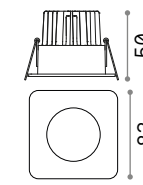

IP20 ZINC

Lounge

30° ⌀ 70 mm
0,160 Kg/0,0011 m³
Purchase Qty. 3 pieces

GU10 Not included - Recommended bulb 108292

Power	Finish	Code
max 50W	White	138978

IP20 ZINC

Funky

80 x 68 mm
0,300 Kg/0,0006 m³

GU10 Not included - Recommended bulb 108292

Power	Finish	Code
max 50W	Aluminum	083223
	White	083230
	Ant. Brass	083247
	Chrome	083193
	Black	243849

IP20 IRON

Room-65

IP65 CRI ≥80 50.000 h ALUMINUM

⌀ 68 mm
0,220 Kg/0,0011 m³

LED COB Driver ON/OFF included

Power	Beam	Lumen	CCT	Finish	Code
8W	38°	800 lm	3000 K	White	252025
				Black	252032

⌀ 68 mm
0,240 Kg/0,0011 m³

LED COB Driver ON/OFF included

Power	Beam	Lumen	CCT	Finish	Code
8W	38°	800 lm	3000 K	White	252049
				Black	252056