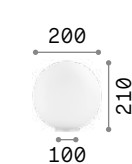

Candy

Metal frame with satin nickel finish.
White acid-etched blown glass
diffuser.

LED Bulbs LED G9 4W 3000 K included.
Cod. **209043**

ON
OFF Lamp with integrated switch.

P. 156 P. 290

486

Mapa Bianco ^{new}

White metal base and fastening
system. White blown acid-etched
spherical glass diffuser.

LED Bulbs LED G9 4W 3000 K included in
310817 model. Cod. **209043**

ON
OFF Lamp with integrated switch.

P. 164 P. 292 P. 396

487

IP20
1,200 Kg / 0,0287 m³
G9 max 1x 40W

086804 White

3000 K
510 Lm
305486

IP20
3,520 Kg / 0,1354 m³
E27 max 1x 60W

000206 White

3000 K
910 lm
119571

IP20
1,880 Kg / 0,0515 m³
E27 max 1x 60W

009131 White

3000 K
910 lm
119571

IP20
1,050 Kg / 0,0214 m³
E27 max 1x 60W

009155 White

3000 K
910 lm
119571

IP20
0,280 Kg / 0,0026 m³
G9 max 1x 15W

310817 White ^{new}

3000 K
510 Lm
305486