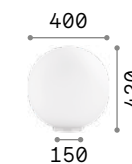

Candy

Metal frame with satin nickel finish.
White acid-etched blown glass
diffuser.

LED Bulbs LED G9 4W 3000 K included.
Cod. **209043**

ON
OFF Lamp with integrated switch.

P. 156 P. 290

486

Mapa Bianco ^{new}

White metal base and fastening
system. White blown acid-etched
spherical glass diffuser.

LED Bulbs LED G9 4W 3000 K included in
310817 model. Cod. **209043**

ON
OFF Lamp with integrated switch.

P. 164 P. 292 P. 396

487

IP20
1,200 Kg / 0,0287 m³
G9 max 1x 40W

086804 White

3000 K
510 Lm
305486

IP20
3,520 Kg / 0,1354 m³
E27 max 1x 60W

000206 White

3000 K
910 lm
119571

IP20
1,880 Kg / 0,0515 m³
E27 max 1x 60W

009131 White

3000 K
910 lm
119571

IP20
1,050 Kg / 0,0214 m³
E27 max 1x 60W

009155 White

3000 K
910 lm
119571

IP20
0,280 Kg / 0,0026 m³
G9 max 1x 15W

310817 White ^{new}

3000 K
510 Lm
305486