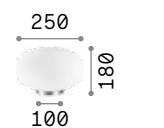

Candy

Metal frame with satin nickel finish.
White acid-etched blown glass
diffuser.

LED Bulbs LED G9 4W 3000 K included.
Cod. **209043**

ON
OFF Lamp with integrated switch.

P. 156 P. 290

486

Mapa Bianco ^{new}

White metal base and fastening
system. White blown acid-etched
spherical glass diffuser.

LED Bulbs LED G9 4W 3000 K included in
310817 model. Cod. **209043**

ON
OFF Lamp with integrated switch.

P. 164 P. 292 P. 396

487

IP20
1,200 Kg / 0,0287 m³
G9 max 1x 40W

086804 White

3000 K
510 Lm
305486

IP20
3,520 Kg / 0,1354 m³
E27 max 1x 60W

000206 White

3000 K
910 lm
119571

IP20
1,880 Kg / 0,0515 m³
E27 max 1x 60W