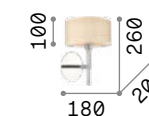

Hilton

Chrome metal frame. PVC foil shade covered in white fabric. Close on the top with acid-etched glass.

LED Bulbs LED G9 4W 3000 K included.
Cod. **209043**

0,700 Kg / 0,0105 m³
G9 max 1x 40W

075471 White

305486

P. 195 P. 501 P. 563

Woody

Chrome metal frame. PVC or fabric shade.

LED Bulbs LED G9 4W 3000 K included.
Cod. **209043**

143156

087665

0,460 Kg / 0,0100 m³
G9 max 1x 40W