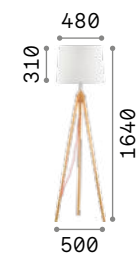

Driftwood

Metal frame. Natural wood decorative arms. PVC foil diffusers coated with canvas fabric.

 Lamp with integrated switch.

 IP20
5,830 Kg / 0,3487 m³
E27 max 1x60W

148939  Wood

 2200 K
370 lm
151687

 IP20
24,000 Kg / 0,1753 m³
E27 max 2 x 60W

180946  Wood

 2200 K
370 lm
151687

York

Natural wooden tripod stand with metal details. PVC foil shade coated with fabric. Power cable coated with fabric. Available also with white or black shades and frame.

 Lamp with integrated switch.

 IP20
2,810 Kg / 0,0247 m³
E27 max 1x60W

121406  White
121437  Black
089805  Wood

 3000 K
1020 lm
101347

121406

121437

089805

 IP20
3,870 Kg / 0,1284 m³
E27 max 1x60W