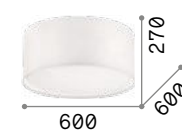

## Wheel

Enamelled metal base and structure. Fireproof PVC foil shade, coated with fabric.

IP20

3,890 Kg / 0,1270 m<sup>3</sup>  
E27 max 5 x 60W

036021 White

3000 K  
900 lm

123899

IP20

2,280 Kg / 0,0758 m<sup>3</sup>  
E27 max 3 x 60W

036014 White

3000 K  
900 lm

123899

P. 194

## Woody

Chrome metal frame. PVC or fabric shade closed at the bottom with acid-etched glass.

IP20

6,000 Kg / 0,1352 m<sup>3</sup>  
E27 max 5 x 60W

122205 White  
122212 Black  
090863 Wood

3000 K  
900 lm