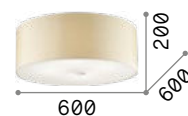

## Wheel

Enamelled metal base and structure. Fireproof PVC foil shade, coated with fabric.

IP20

3,890 Kg / 0,1270 m<sup>3</sup>  
E27 max 5 x 60W

036021 White

3000 K  
900 lm

123899

IP20

2,280 Kg / 0,0758 m<sup>3</sup>  
E27 max 3 x 60W

036014 White

3000 K  
900 lm

123899

P. 194

## Woody

Chrome metal frame. PVC or fabric shade closed at the bottom with acid-etched glass.

IP20

6,000 Kg / 0,1352 m<sup>3</sup>  
E27 max 5 x 60W

122205 White  
122212 Black  
090863 Wood

3000 K  
900 lm