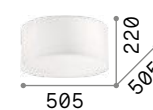

## Wheel

Enamelled metal base and structure. Fireproof PVC foil shade, coated with fabric.

IP20

3,890 Kg / 0,1270 m<sup>3</sup>  
E27 max 5 x 60W

036021 White

3000 K  
900 lm

123899

IP20

2,280 Kg / 0,0758 m<sup>3</sup>  
E27 max 3 x 60W

036014 White

3000 K  
900 lm

123899

P. 194

## Woody

Chrome metal frame. PVC or fabric shade closed at the bottom with acid-etched glass.

IP20

6,000 Kg / 0,1352 m<sup>3</sup>  
E27 max 5 x 60W

122205 White  
122212 Black  
090863 Wood

3000 K  
900 lm