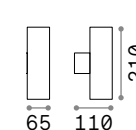

Gun

Aluminum body with brushed natural finish or with varnish or various finishes. Pyrex glass diffuser. Up-and-down light emission.

100388 033013 163628

236841 100395 163635

■ IP54

■ IP44

1,350 Kg / 0,0071 m³
E27 max 2 x 60W

0,720 Kg / 0,0024 m³
GU10 max 2 x 35W

- 092300 White
- 033020 Aluminum
- 163604 Grey
- 236858 Anthracit.
- 092317 Black
- 163611 Coffee

- 100388 White
- 033013 Aluminum
- 163628 Grey
- 236841 Anthracit.
- 100395 Black
- 163635 Coffee