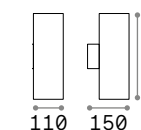

Gun

Aluminum body with brushed natural finish or with varnish or various finishes. Pyrex glass diffuser. Up-and-down light emission.

100388 033013 163628

236841 100395 163635

■ IP54

■ IP44

1,350 Kg / 0,0071 m³
E27 max 2 x 60W

0,720 Kg / 0,0024 m³
GU10 max 2 x 35W

- 092300 White
- 033020 Aluminum
- 163604 Grey
- 236858 Anthracit.
- 092317 Black
- 163611 Coffee

- 100388 White
- 033013 Aluminum
- 163628 Grey
- 236841 Anthracit.
- 100395 Black
- 163635 Coffee