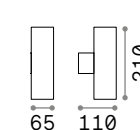

Gun

Aluminum body with brushed natural finish or with varnish or various finishes. Pyrex glass diffuser. Up-and-down light emission.

100388 033013 163628

236841 100395 163635

■ IP54

■ IP44

1,350 Kg / 0,0071 m³
E27 max 2 x 60W

0,720 Kg / 0,0024 m³
GU10 max 2 x 35W

- 092300 White
- 033020 Aluminum
- 163604 Grey
- 236858 Anthracit.
- 092317 Black
- 163611 Coffee

- 100388 White
- 033013 Aluminum
- 163628 Grey
- 236841 Anthracit.
- 100395 Black
- 163635 Coffee